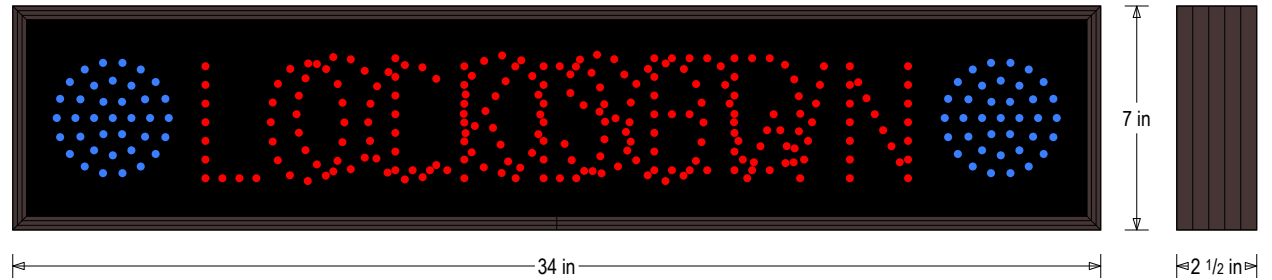

MESSAGE

Illumination: Super bright direct view LEDs. Message blanks out when off.

Sign Messages: See message table below

MESSAGE	LED/COLOR	HEIGHT	AMPS
LOCKDOWN	Red Wide Angle LED	3.5"	0.063-0.027
Blue Indicator Dots	Blue Wide Angle LED	3.5"	0.067-0.029
CLOSED	Red Wide Angle LED	3.5"	0.043-0.018

NOTE: Above messages are independently controlled.

Product View

NOTE: Sign image may not exactly represent the finished product. For illustration purposes only.

Sample Display Options

Frame Detail