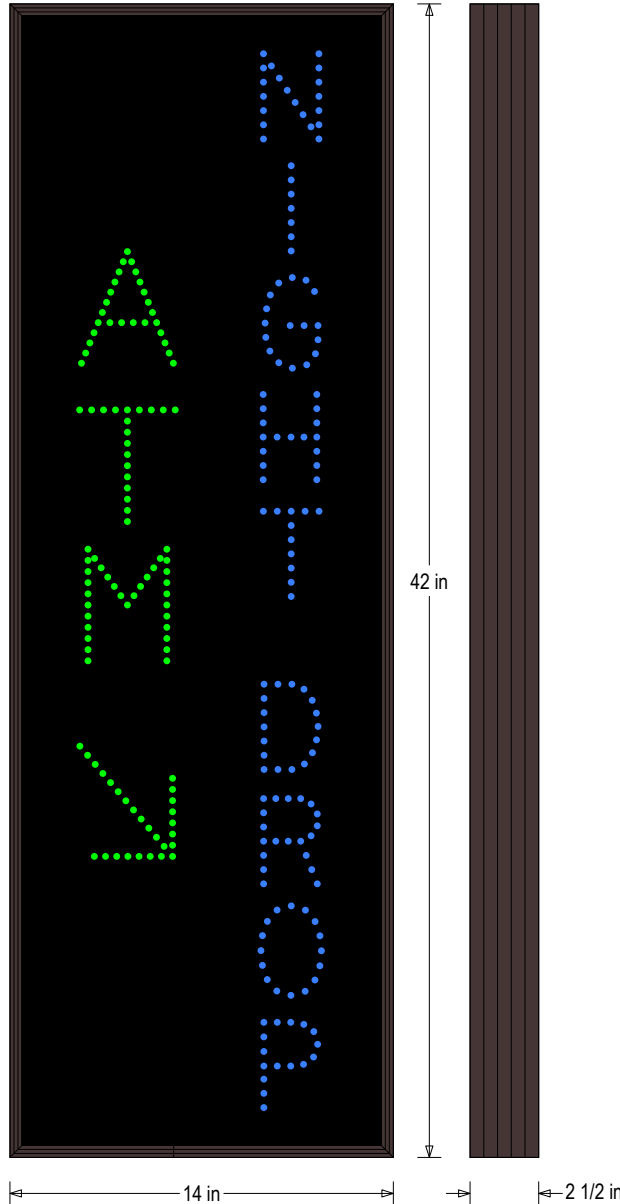

PRODUCT ID: 52692

Outdoor Blank-out LED Direct-view Sign

MODEL

TCL4214GB-N338/120-277VAC

DIMENSIONS

42" H x 14" W x 2.5" D (est. 13.816 lbs)

CLASS

CLASS: TCL Series

Faces: Single Faced Sign

Finish: Duranodic Bronze

Mounting Channel: None

ELECTRICAL

Flashing: Not Included

Input Voltage: 120-277 VAC

Photodimming: None

UL/cUL Listed: Listed for wet locations

MESSAGE

Illumination: Super bright direct view LEDs. Message blanks out when off.

Sign Messages: See message table below

MESSAGE	LED/COLOR	HEIGHT	AMPS
---------	-----------	--------	------

ATM w/ Down Right Arrow	Green Wide Angle LED	4.125"	0.087-0.038
NIGHT DROP	Blue Wide Angle LED	3.125"	0.115-0.050

NOTE: Above messages are independently controlled.

Product View

NOTE: Sign image may not exactly represent the finished product. For illustration purposes only.

Sample Display Options

Frame Detail