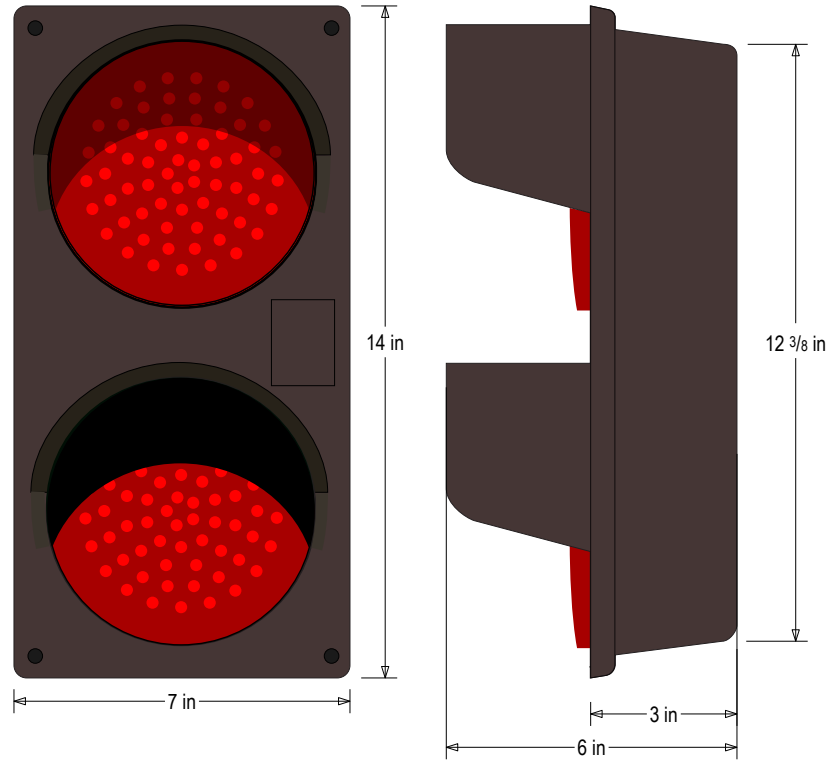

PRODUCT ID: 52562
LED Traffic Controller

MODEL
TCILV-RR/120-277VAC

DIMENSIONS
14" H x 7" W x 6" D (est. 3.323 lbs)

CLASS
Class: TCIL Series

CLASS
Control Method: Switch (not included) or external relay.

CONSTRUCTION
Cabinet: Injection molded impact resistant polycarbonate housing and hood
Faces: Single Faced Sign
Finish: Duranodic Bronze
Lens: Left or Top: Red Impact resistant tinted Lexan®
Lens: Right or Bottom: Red Impact resistant tinted Lexan®

ELECTRICAL
Flashing: Not Included
Input Voltage: 120-277 VAC
UL/cUL Listed: Listed for wet locations

MESSAGE
Illumination: Super bright direct-view LEDs on replaceable circuit board.
Sign Messages: See message table below

MESSAGE	LED/COLOR	HEIGHT	AMPS
Red Indicator Dot	Red Wide Angle LED	4.0"	0.036-0.015
Red Indicator Dot	Red Wide Angle LED	4.0"	0.036-0.015

NOTE: Above messages are independently controlled.

Product View

NOTE: Sign image may not exactly represent the finished product. For illustration purposes only.

Sample Display Options