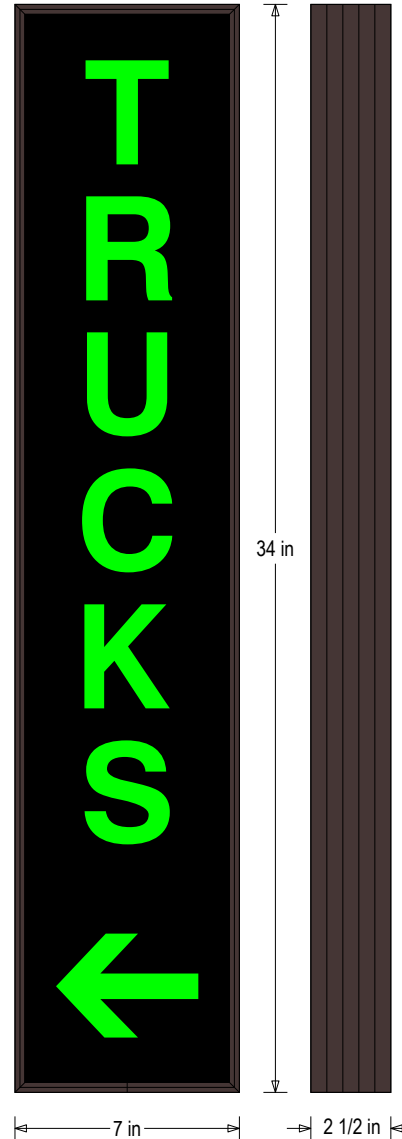

PRODUCT ID: 52470

Outdoor Blank-out LED Backlit Sign

MODEL

PHX347G-N263/12-24VDC

DIMENSIONS

34" H x 7" W x 2.5" D (est. 6.351 lbs)

CLASS

Class: PHX Series

Control Method: Switch (not included) or external relay.

CONSTRUCTION

Back Construction: 0.050" Lift-n-Shift Back

Cabinet: 1-piece, corrosion resistant, extruded aluminum frame, 2.5" deep.

Face Material: 1/8" thick, dark grey diffused acrylic

Faces: Single Faced Sign

Finish: Duranodic Bronze

Graphic: Printed graphic applied to surface

Mounting Channel: None

ELECTRICAL

Flashing: Not Included

Input Voltage: 12-24 VDC

UL/cUL Listed: Listed for wet locations

MESSAGE

Color: Black opaque

Font: Swiss 721 Bold BT

Illumination: Backlit with high intensity LEDs. Message blanks out when off

Sign Messages: See message table below

MESSAGE	LED/COLOR	HEIGHT	AMPS

TRUCKS w/ Left Arrow	Green Wide Angle LED	3.25", 1.75"	3.467-1.733

NOTE: Above messages are independently controlled.

Product View

NOTE: Sign image may not exactly represent the finished product. For illustration purposes only.