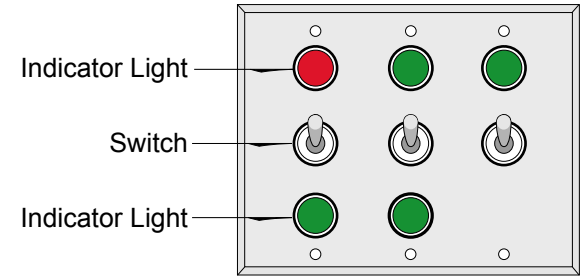

PRODUCT ID: 52108

Switch

MODEL

TG332-RGGGG/120VAC

DIMENSIONS

4.5" H x 6.37" W x 1" D (est. 0.621 lbs)

CONSTRUCTION

Finish: Switch plate brushed stainless steel

Switch: Switch with indicator lights

Switch plate: Stamped stainless steel pre-punched for switch(es) and indicator light(s)

ELECTRICAL

Input Voltage: 120VAC

Product View

NOTE: Sign image may not exactly represent the finished product. For illustration purposes only.

Front View

Three Gang

Schematic View