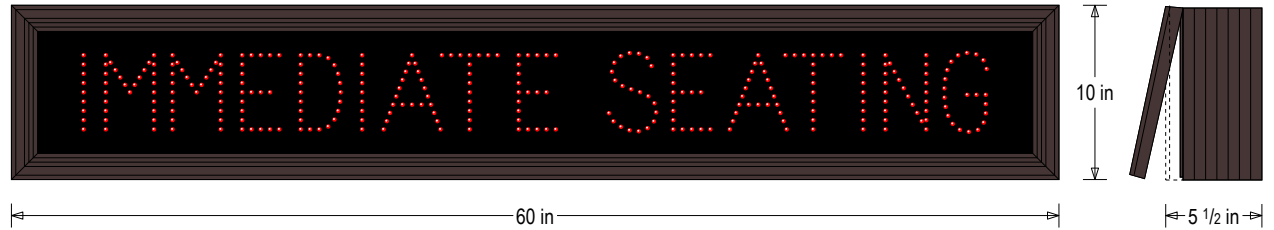

PRODUCT ID: 52088

Outdoor Blank-out LED Direct-view Sign

MODEL

TCL1060R-A637/120-277VAC

DIMENSIONS

10" H x 60" W x 5.5" D (est. 42.446 lbs)

CLASS

CLASS: TCL Series

Control Method: Switch (not included) or external relay.

CONSTRUCTION

Back Construction: 0.125" Aluminum sheet

Cabinet: Corrosion resistant, extruded aluminum frame with a hinged face. 5.5" deep, mitered construction. Moisture absorbent interior coating.

Face Material: 1/8" impact resistant, smoke-tinted polycarbonate (5109)

Faces: Single Faced Sign

Finish: Duranodic Bronze

Mounting Channel: None

ELECTRICAL

Flashing: Not Included

Input Voltage: 120-277 VAC

Photodimming: None

UL/cUL Listed: Listed for wet locations

MESSAGE

Illumination: Super bright direct view LEDs. Message blanks out when off.

Sign Messages: See message table below

Product View

NOTE: Sign image may not exactly represent the finished product. For illustration purposes only.