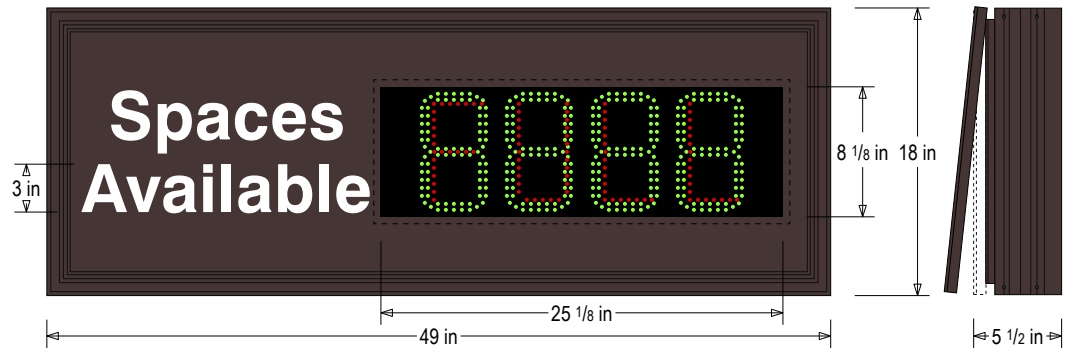

PRODUCT ID: 51950

Space Available Sign

MODEL

SA1849GR-01/120-277VAC

DIMENSIONS

18" H x 49" W x 5.5" D (est. 58.447 lbs)

CLASS

Class: SA Series

Color: White reflective vinyl (7812)

Display Type: 926 Green 7-Seg | Red FULL Display

Font: Swiss 721 Bold BT

Sign Messages: See message table below

Product View

NOTE: Sign image may not exactly represent the finished product. For illustration purposes only.

MESSAGE	LED/COLOR	HEIGHT	AMPS
Spaces Available	White Reflective Vinyl	3.0"	0.000-0.000
4-digit Seven Segment w/ FULL (1)	Green, Red Wide Angle LED	7.5", 6.0"	0.315-0.136

NOTE: Above messages are independently controlled.

Seven Segment Display Functions

FULL

Frame Detail