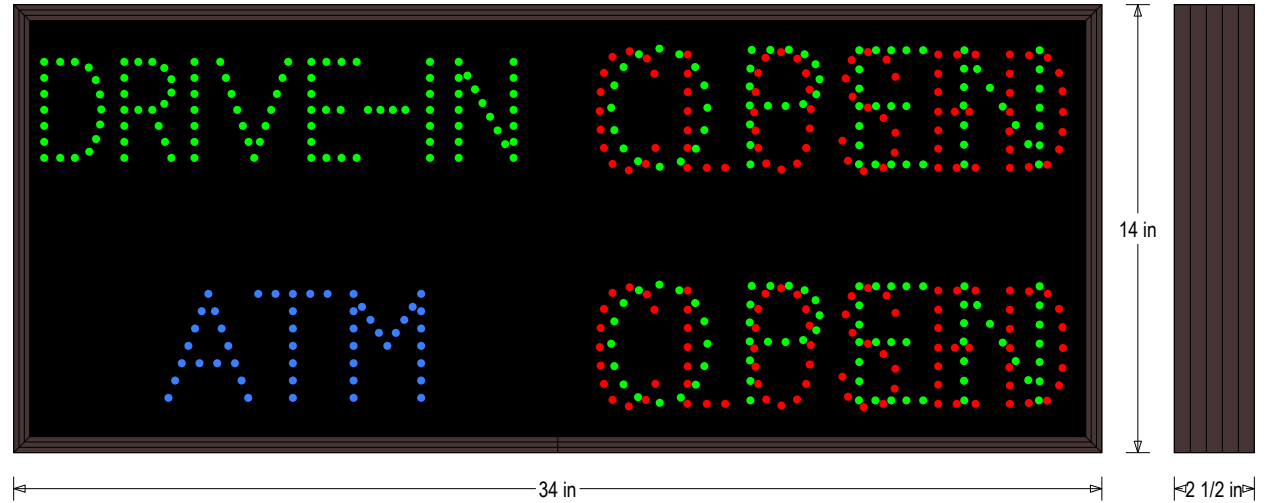

PRODUCT ID: 51920

Outdoor Blank-out LED Direct-view Sign

MODEL

TCL1434GGRBGR-522/120-277VAC

DIMENSIONS

14" H x 34" W x 2.5" D (est. 11.758 lbs)

CLASS

CLASS: TCL Series

Control Method: Switch (not included) or external relay.

CONSTRUCTION

Back Construction: 0.050" Lift-n-Shift Back

Cabinet: 1-piece, corrosion resistant, extruded aluminum frame, 2.5" deep.

Face Material: 1/8" impact resistant, smoke-tinted polycarbonate (5109)

Faces: Single Faced Sign

Finish: Duranodic Bronze

Mounting Channel: None

ELECTRICAL

Flashing: Not Included

Input Voltage: 120-277 VAC

Photodimming: None

UL/cUL Listed: Listed for wet locations

MESSAGE

Illumination: Super bright direct view LEDs. Message blanks out when off.

Sign Messages: See message table below

MESSAGE	LED/COLOR	HEIGHT	AMPS
DRIVE-IN	Green Wide Angle LED	3.0"	0.081-0.035
OPEN	Green Wide Angle LED	3.5"	0.055-0.024
CLOSED	Red Wide Angle LED	3.5"	0.041-0.018
ATM	Blue Wide Angle LED	3.25"	0.039-0.017
OPEN	Green Wide Angle LED	3.5"	0.055-0.024
CLOSED	Red Wide Angle LED	3.5"	0.041-0.018

NOTE: Above messages are independently controlled.

Product View

NOTE: Sign image may not exactly represent the finished product. For illustration purposes only.