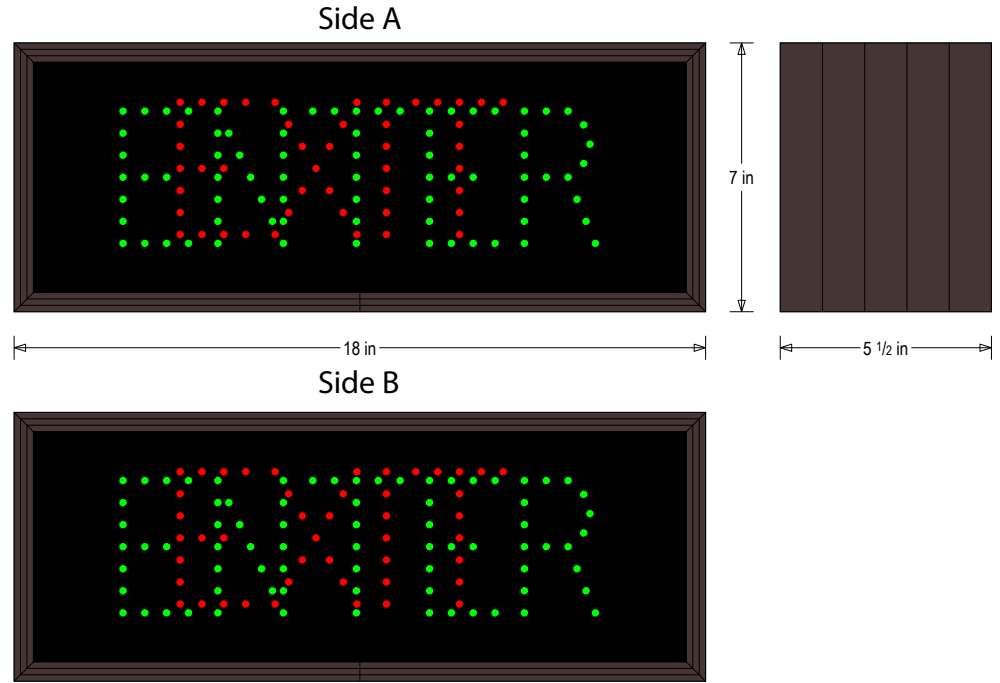

MESSAGE

Illumination: Super bright direct view LEDs. Message blanks out when off.

Sign Messages: See message table below

MESSAGE	LED/COLOR	HEIGHT	AMPS
ENTER	Green Wide Angle LED	3.5"	0.063-0.027
EXIT	Red Wide Angle LED	3.5"	0.024-0.010
ENTER	Green Wide Angle LED	3.5"	0.063-0.027
EXIT	Red Wide Angle LED	3.5"	0.024-0.010

NOTE: Above messages are independently controlled.

Product View

NOTE: Sign image may not exactly represent the finished product. For illustration purposes only.

Sample Display Options

Frame Detail