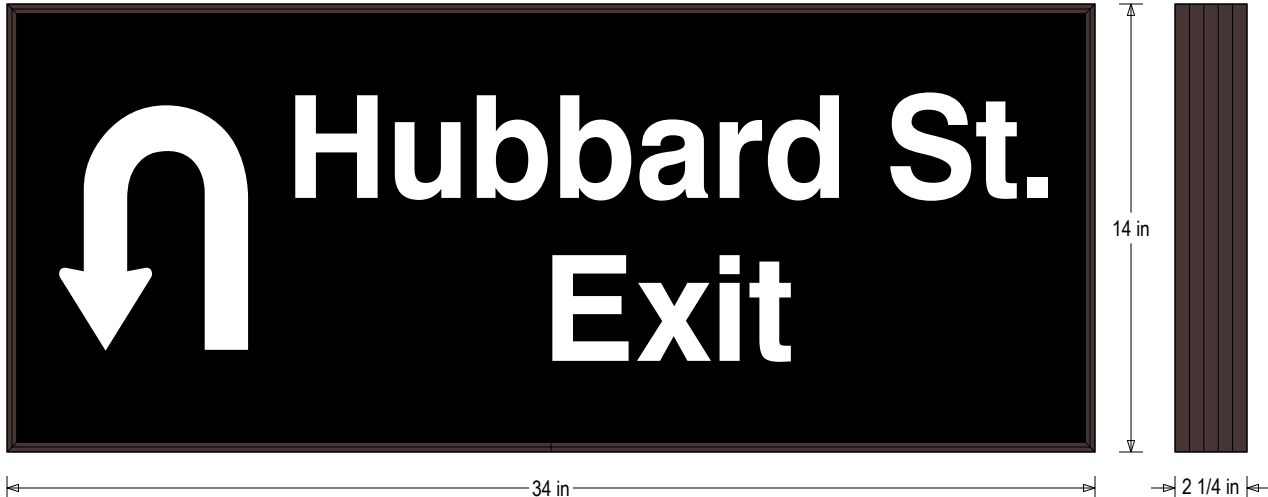

PRODUCT ID: 51309

Outdoor Blank-out LED Backlit Sign

MODEL

PHX1434W-M917/120-277VAC

DIMENSIONS

14" H x 34" W x 2.5" D (est. 11.285 lbs)

CLASS

Class: PHX Series

Control Method: Switch (not included) or external relay.

CONSTRUCTION

Back Construction: 0.050" Lift-n-Shift Back

Cabinet: 1-piece, corrosion resistant, extruded aluminum frame, 2.5" deep.

Face Material: 1/8" thick, dark grey diffused acrylic

Faces: Single Faced Sign

Finish: Duranodic Bronze

Graphic: Printed graphic applied to surface

Mounting Channel: None

ELECTRICAL

Flashing: Not Included

Input Voltage: 120-277 VAC

UL/cUL Listed: Listed for wet locations

MESSAGE

Color: Black opaque

Font: Swiss 721 Bold BT

Illumination: Backlit with high intensity LEDs. Message blanks out when off

Sign Messages: See message table below

NOTE: Above messages are independently controlled.

Product View

NOTE: Sign image may not exactly represent the finished product. For illustration purposes only.

Frame Detail