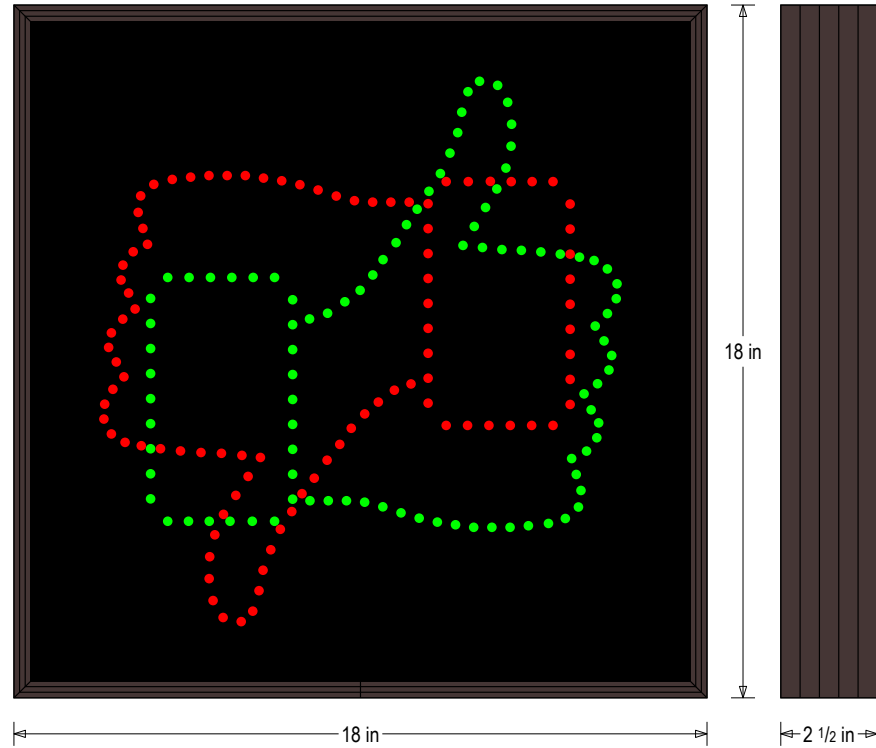

MESSAGE

Illumination: Super bright direct view LEDs. Message blanks out when off.

Sign Messages: See message table below

MESSAGE	LED/COLOR	HEIGHT	AMPS
Thumbs Up	Green Wide Angle LED	11.5"	0.077-0.034
Thumbs Down	Red Wide Angle LED	11.5"	0.045-0.020

NOTE: Above messages are independently controlled.

Product View

NOTE: Sign image may not exactly represent the finished product. For illustration purposes only.

Sample Display Options

Frame Detail