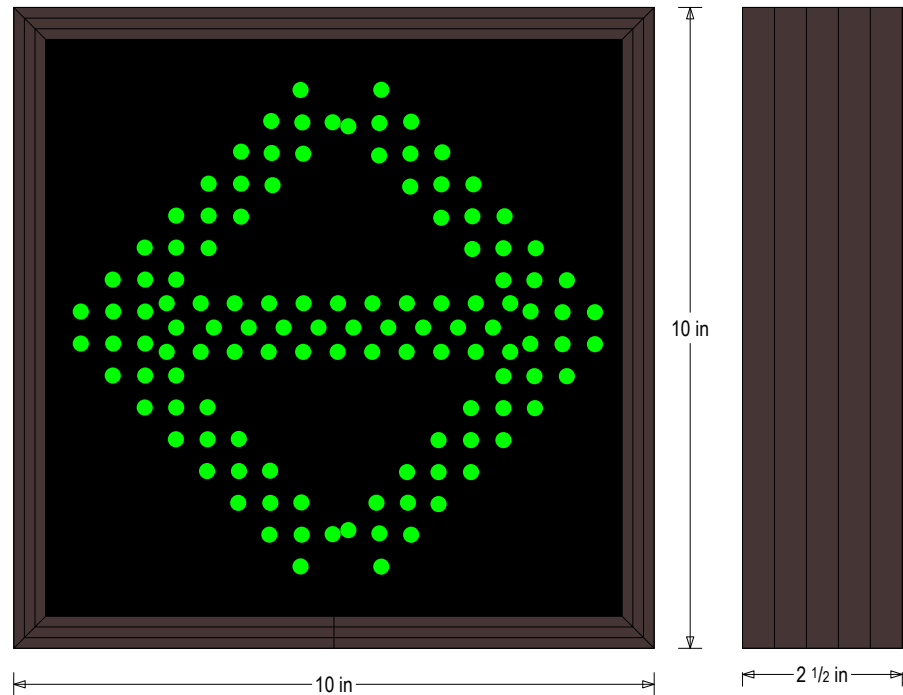

PRODUCT ID: 51176

Outdoor Blank-out LED Direct-view Sign

MODEL

TCL1010GG-I359TS/120-277VAC

DIMENSIONS

10" H x 10" W x 2.5" D (est. 4.644 lbs)

CLASS

CLASS: TCL Series

Control Method: Switch (not included) or external relay.

CONSTRUCTION

Back Construction: 0.050" Lift-n-Shift Back

Cabinet: 1-piece, corrosion resistant, extruded aluminum frame, 2.5" deep.

Face Material: 1/8" impact resistant, smoke-tinted polycarbonate (5109)

Faces: Single Faced Sign

Finish: Duranodic Bronze

Mounting Channel: None

ELECTRICAL

Flashing: Not Included

Input Voltage: 120-277 VAC

Photodimming: None

UL/cUL Listed: Listed for wet locations

MESSAGE

Illumination: Super bright direct view LEDs. Message blanks out when off.

Sign Messages: See message table below

MESSAGE	LED/COLOR	HEIGHT	AMPS
Left Arrow	Green Wide Angle LED	7.5"	0.063-0.027
Right Arrow	Green Wide Angle LED	7.5"	0.063-0.027

NOTE: Above messages are independently controlled.

Product View

NOTE: Sign image may not exactly represent the finished product. For illustration purposes only.