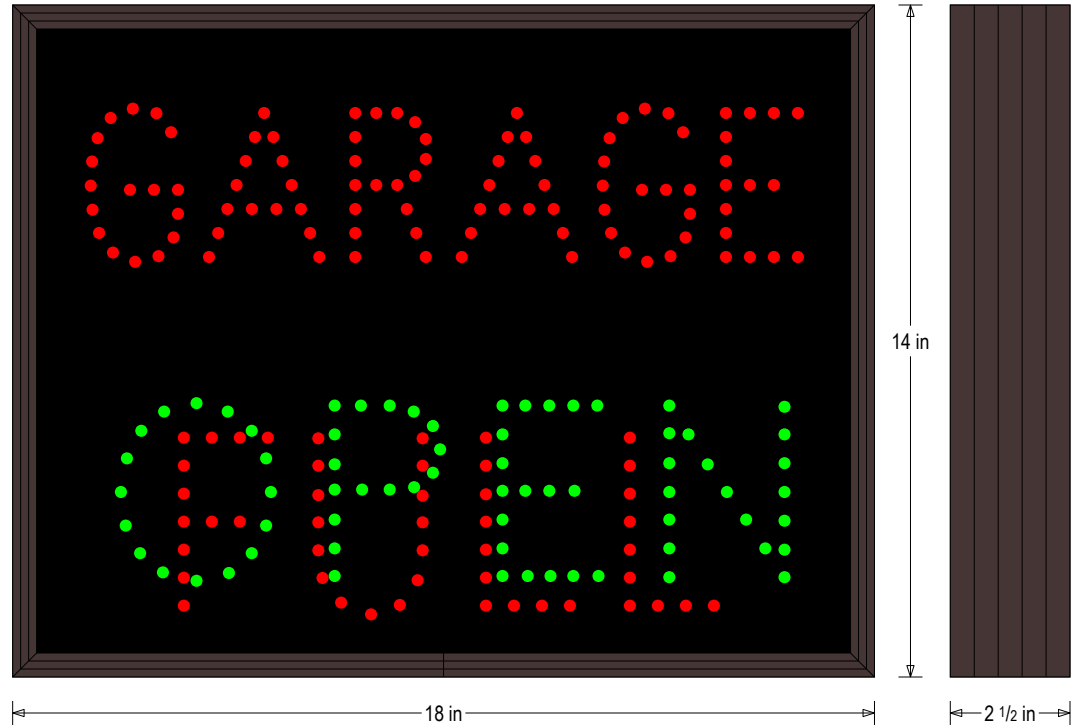

PRODUCT ID: 5108

Outdoor Blank-out LED Direct-view Sign

MODEL

TCL1418RGR-A101/120-277VAC

DIMENSIONS

14" H x 18" W x 2.5" D (est. 6.838 lbs)

CLASS

CLASS: TCL Series

MESSAGE

Illumination: Super bright direct view LEDs. Message blanks out when off.

Sign Messages: See message table below

MESSAGE	LED/COLOR	HEIGHT	AMPS
GARAGE	Red Wide Angle LED	3.0"	0.048-0.021
OPEN	Green Wide Angle LED	3.5"	0.055-0.024
FULL	Red Wide Angle LED	3.5"	0.024-0.010

NOTE: Above messages are independently controlled.

Product View

NOTE: Sign image may not exactly represent the finished product. For illustration purposes only.

Sample Display Options

Frame Detail