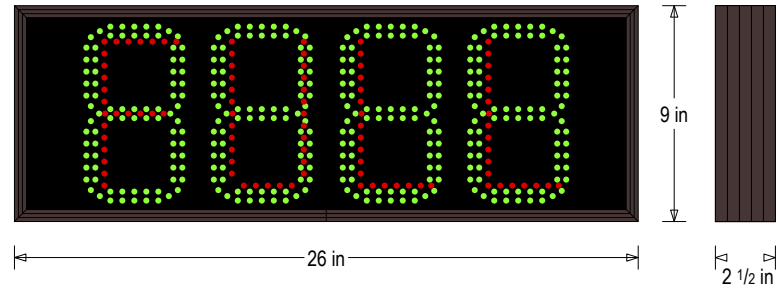

PRODUCT ID: 50912

Space Available Sign

MODEL

S-SA926GR-F286/120-277VAC

DIMENSIONS

9" H x 26" W x 2.5" D (est. 6.695 lbs)

CLASS

Class: SA Series Smart Sign

Control Method: RedStorm Sign Control and Reporting Software Communications (by others): PC or Windows server, Ethernet connection and static lease required

CONSTRUCTION

Back Construction: 0.050" Lift-n-Shift Back
 Cabinet: 1-piece, corrosion resistant, extruded all-weather frame, 2.5" deep.
 Face Material: 1/8" impact resistant, smoke-tinted polycarbonate (5109)
 Faces: Single Faced Sign
 Finish: Duranodic Bronze
 Graphic: None
 Number of Displays: (1)

ELECTRICAL

Input Voltage: 120-277 VAC
 UL/cUL Listed: Listed for wet locations

MESSAGE

Color:
 Display Type: 926 Green 7-Seg | Red FULL Display
 Font: Other:
 Sign Messages: See message table below

Product View

NOTE: Sign image may not exactly represent the finished product. For illustration purposes only.

MESSAGE	LED/COLOR	HEIGHT	AMPS
4-digit Seven Segment w/ FULL	Green, Red Wide Angle LED	7.5", 6.0"	0.315-0.136