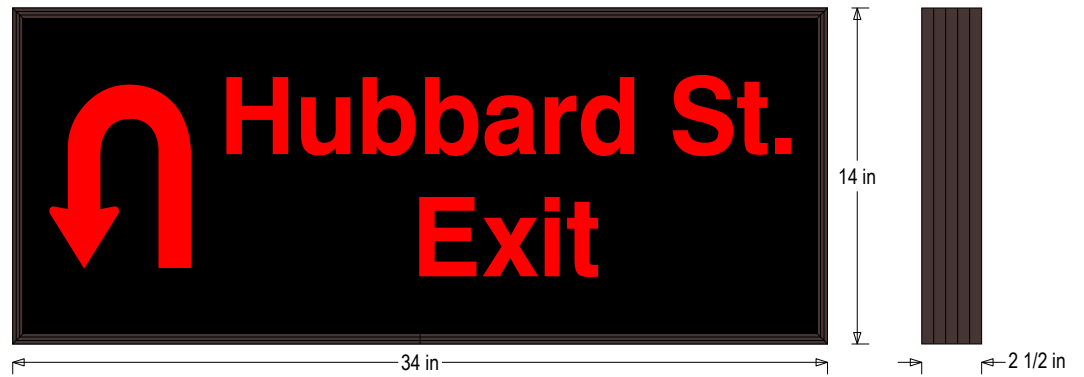

PRODUCT ID: 50906

Outdoor Blank-out LED Backlit Sign

MODEL

PHX1434R-M917/120-277VAC

DIMENSIONS

14" H x 34" W x 2.5" D (est. 11.404 lbs)

CLASS

Class: PHX Series

Control Method: Switch (not included) or external relay.

CONSTRUCTION

Back Construction: 0.050" Lift-n-Shift Back

Cabinet: 1-piece, corrosion resistant, extruded aluminum frame, 2.5" deep.

Face Material: 1/8" thick, dark grey diffused acrylic

Faces: Single Faced Sign

Finish: Duranodic Bronze

Graphic: Printed graphic applied to surface

Mounting Channel: None

ELECTRICAL

Flashing: Not Included

Input Voltage: 120-277 VAC

UL/cUL Listed: Listed for wet locations

MESSAGE

Color: Black opaque

Font: Swiss 721 Bold BT

Illumination: Backlit with high intensity LEDs. Message blanks out when off

Sign Messages: See message table below

Product View

NOTE: Sign image may not exactly represent the finished product. For illustration purposes only.