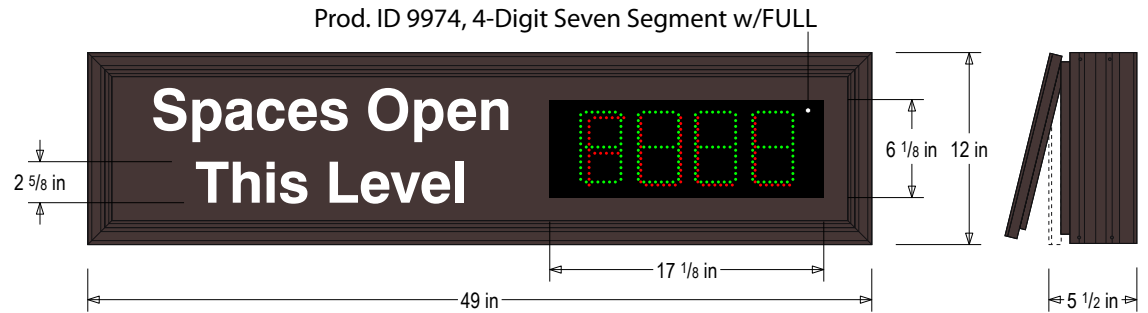

PRODUCT ID: 50387

Space Available Sign

MODEL

S-SA1249GR-01-K094/120-277VAC

DIMENSIONS

12" H x 49" W x 5.5" D (est. 39.121 lbs)

CLASS

Class: SA Series Smart Sign

Control Method: RedStorm Sign Control and Reporting Software Communications (by others): PC or Windows server, Ethernet connection and static lease required

CONSTRUCTION

Back Construction: 0.125" Aluminum sheet
Cabinet: Corrosion resistant, extruded aluminum frame with a hinged face. 5.5" deep, mitered construction. LED displays are attached using sign-in-sign construction. Moisture absorbent interior coating.
Face Material: 1/8" thick routed aluminum panel.
Faces: Single Faced Sign
Finish: Duranodic Bronze
Graphic: Vinyl applied graphic
Number of Displays: (1)

ELECTRICAL

Input Voltage: 120-277 VAC
UL/cUL Listed: Listed for wet locations

MESSAGE

Color: White reflective vinyl (7812)
Display Type: 718 Green 7-Seg | Red FULL Display
Font: Swiss 721 Bold BT
Sign Messages: See message table below

MESSAGE	LED/COLOR	HEIGHT	AMPS
4-digit Seven Segment w/ FULL	Green, Red	4.5"	0.177-0.077

NOTE: Above messages are independently controlled.

Product View

NOTE: Sign image may not exactly represent the finished product. For illustration purposes only.