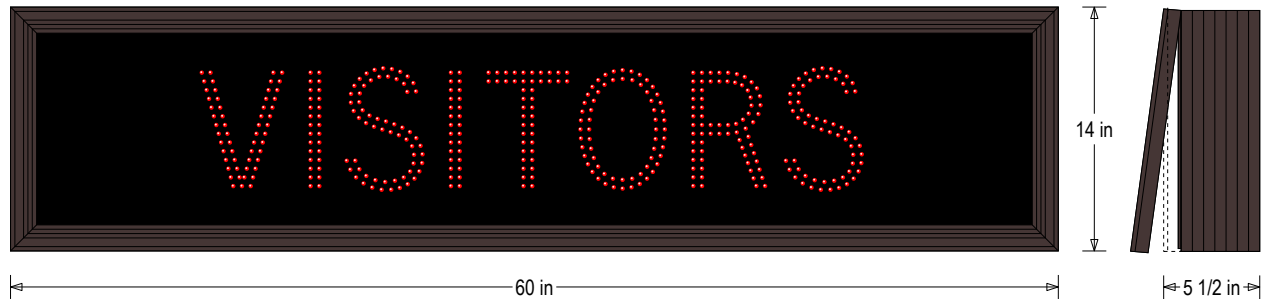

UL/cUL Listed: Listed for wet locations

MESSAGE

Illumination: Super bright direct view LEDs. Message blanks out when off.

Sign Messages: See message table below

Product View

NOTE: Sign image may not exactly represent the finished product. For illustration purposes only.