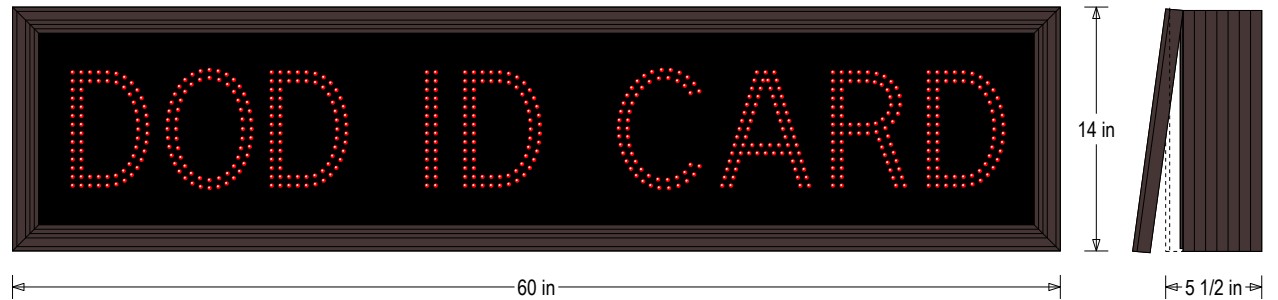

PRODUCT ID: 50357

Outdoor Blank-out LED Direct-view Sign

MODEL

TCL1460R-M785/120-277VAC

DIMENSIONS

14" H x 60" W x 5.5" D (est. 49.952 lbs)

CLASS

CLASS: TCL Series

Face Material: 1/8" impact resistant, smoke-tinted polycarbonate (5109)

Faces: Single Faced Sign

Finish: Duranodic Bronze

Mounting Channel: None

ELECTRICAL

Flashing: Not Included

Input Voltage: 120-277 VAC

Photodimming: None

UL/cUL Listed: Listed for wet locations

MESSAGE

Illumination: Super bright direct view LEDs. Message blanks out when off.

Sign Messages: See message table below

MESSAGE	LED/COLOR	HEIGHT	AMPS
DOD ID CARD	Red Wide Angle LED	6.5"	0.269-0.117

NOTE: Above messages are independently controlled.

Product View

NOTE: Sign image may not exactly represent the finished product. For illustration purposes only.

Frame Detail