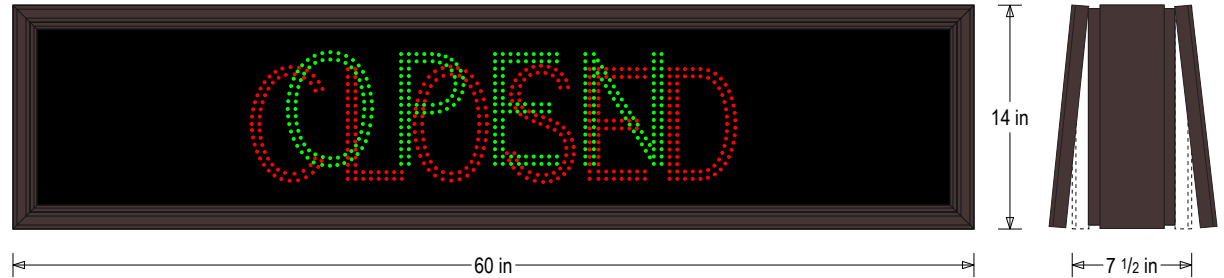

PRODUCT ID: 50032

Outdoor Blank-out LED Direct-view Sign

MODEL

TCL1460DGRGR-100DS/120-277VAC

DIMENSIONS

14" H x 60" W x 7.5" D (est. 65.814 lbs)

CLASS

CLASS: TCL Series

UL/cUL Listed: Listed for wet locations

MESSAGE

Illumination: Super bright direct view LEDs. Message blanks out when off.

Sign Messages: See message table below

MESSAGE	LED/COLOR	HEIGHT	AMPS
OPEN	Green Wide Angle LED	6.875"	0.245-0.106
CLOSED	Red Wide Angle LED	6.875"	0.183-0.079
OPEN	Green Wide Angle LED	6.875"	0.245-0.106
CLOSED	Red Wide Angle LED	6.875"	0.183-0.079

NOTE: Above messages are independently controlled.

Product View

NOTE: Sign image may not exactly represent the finished product. For illustration purposes only.

Side A

Side B

Sample Display Options

Frame Detail