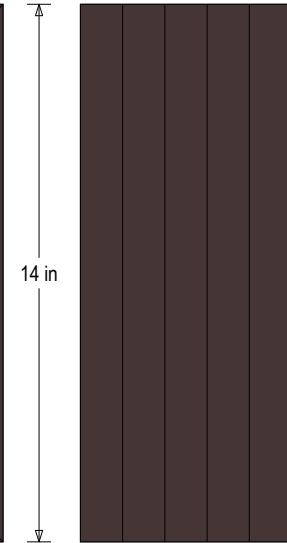

PRODUCT ID: 49997

Outdoor Blank-out LED Backlit Sign

MODEL

PHX1418DWW-A172/120-277VAC

DIMENSIONS

14" H x 18" W x 5.5" D (est. 17.032 lbs)

CLASS

Class: PHX Series

MESSAGE

Color: Black opaque

Font: Swiss 721 Bold BT

Illumination: Backlit with high intensity LEDs. Message blanks out when off

Sign Messages: See message table below

Product View

NOTE: Sign image may not exactly represent the finished product. For illustration purposes only.

Side A

14 in

18 in

5 1/2 in

Side B

Frame Detail

MESSAGE

LED/COLOR

HEIGHT

AMPS

CAUTION VEHICLE EXITING w/Border	White Wide Angle LED	2.25"	0.368-0.159
CAUTION VEHICLE EXITING w/Border	White Wide Angle LED	2.25"	0.368-0.159

NOTE: Above messages are independently controlled.