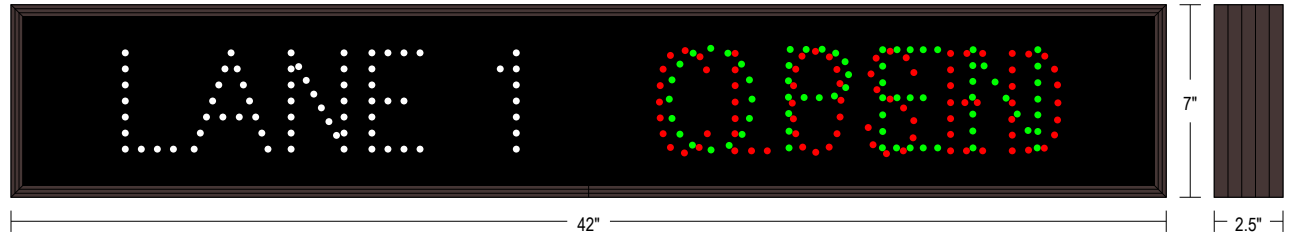

Faces: Single Faced Sign

Finish: Duranodic Bronze

Mounting Channel: None

ELECTRICAL

Flashing: Not Included

Input Voltage: 120-277 VAC

Photodimming: None

UL/cUL Listed: Listed for wet locations

MESSAGE

Illumination: Super bright direct view LEDs. Message blanks out when off.

Sign Messages: See message table below

Product View

NOTE: Sign image may not exactly represent the finished product. For illustration purposes only.

MESSAGE	LED/COLOR	HEIGHT	AMPS
LANE 1	White Wide Angle LED	3.5"	0.055-0.024
OPEN	Green Wide Angle LED	3.5"	0.055-0.024
CLOSED	Red Wide Angle LED	3.5"	0.041-0.018

NOTE: Above messages are independently controlled.