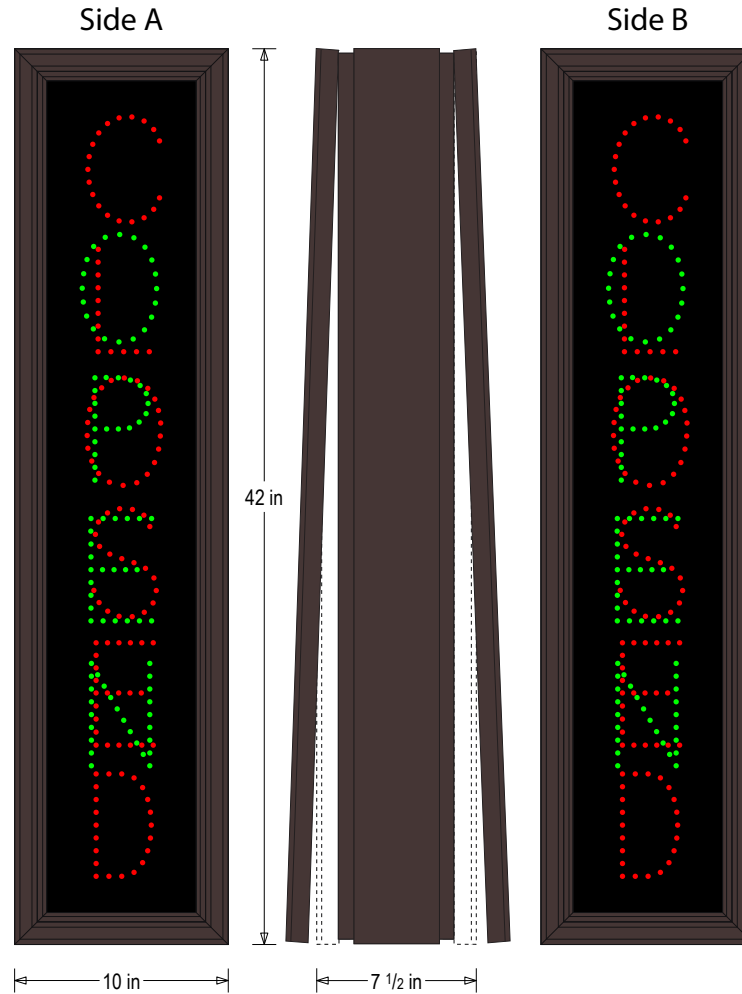

PRODUCT ID: 49828

Outdoor Blank-out LED Direct-view Sign

MODEL

TCL4210DGRGR-100/120-277VAC

DIMENSIONS

42" H x 10" W x 7.5" D (est. 41.482 lbs)

CLASS

CLASS: TCL Series

Face Material: 1/8" impact resistant, smoke-tinted polycarbonate (5109)

Faces: Double Faced Sign

Finish: Duranodic Bronze

Mounting Channel: None

ELECTRICAL

Flashing: Not Included

Input Voltage: 120-277 VAC

Photodimming: None

UL/cUL Listed: Listed for wet locations

MESSAGE

Illumination: Super bright direct view LEDs. Message blanks out when off.

Sign Messages: See message table below

MESSAGE	LED/COLOR	HEIGHT	AMPS
OPEN	Green Wide Angle LED	4.75"	0.072-0.031
CLOSED	Red Wide Angle LED	4.75"	0.057-0.025
OPEN	Green Wide Angle LED	4.75"	0.072-0.031
CLOSED	Red Wide Angle LED	4.75"	0.057-0.025

NOTE: Above messages are independently controlled.

Product View

NOTE: Sign image may not exactly represent the finished product. For illustration purposes only.

Sample Display Options

Frame Detail