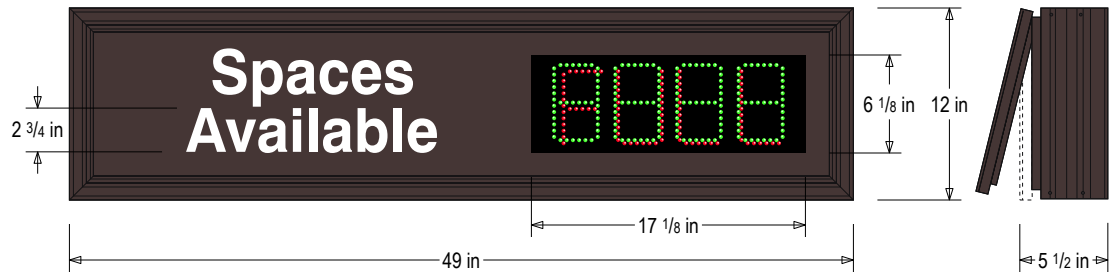

Control Method: RedStorm Sign Control and Reporting Software Communications (by others): PC or Windows server, Ethernet connection and static lease required

CONSTRUCTION

Back Construction: 0.125" Aluminum sheet
 Cabinet: Corrosion resistant, extruded aluminum frame with a hinged face. 5.5" deep, mitered construction. LED displays are attached using sign-in-sign construction. Moisture absorbent interior coating.
 Face Material: 1/8" thick routed aluminum panel.
 Faces: Single Faced Sign
 Finish: Duranodic Bronze
 Graphic: Vinyl applied graphic
 Number of Displays: (1)

ELECTRICAL

Input Voltage: 120-277 VAC
 UL/cUL Listed: Listed for wet locations

MESSAGE

Color: White reflective vinyl (7812)
 Display Type: 718 Green 7-Seg | Red FULL Display
 Font: Swiss 721 Bold BT
 Sign Messages: See message table below

MESSAGE	LED/COLOR	HEIGHT	AMPS
4-digit Seven Segment w/ FULL	Green, Red	4.5"	0.177-0.077

NOTE: Above messages are independently controlled.

Product View

NOTE: Sign image may not exactly represent the finished product. For illustration purposes only.