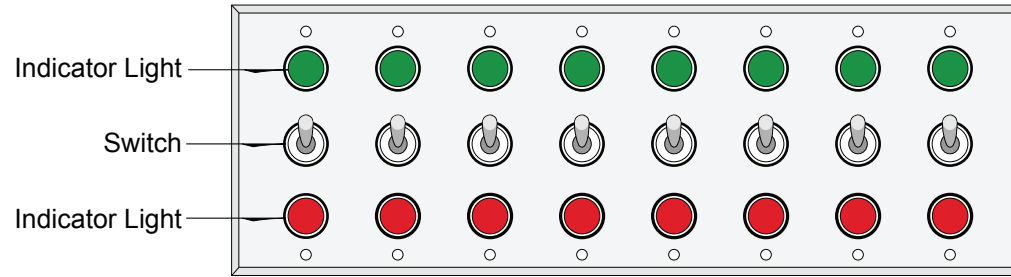

PRODUCT ID: 49443

Switch

MODEL

EG33333333 SPDT/277VAC

DIMENSIONS

4.5" H x 15.5" W x 1" D (est. 2.82 lbs)

CONSTRUCTION

Finish: Switch plate brushed stainless steel

Switch: Switch with indicator lights

Switch plate: Stamped stainless steel pre-punched for switch(es) and indicator light(s)

ELECTRICAL

Input Voltage: 277VAC

Product View

NOTE: Sign image may not exactly represent the finished product. For illustration purposes only.

Front View

Eight Gang

Schematic View