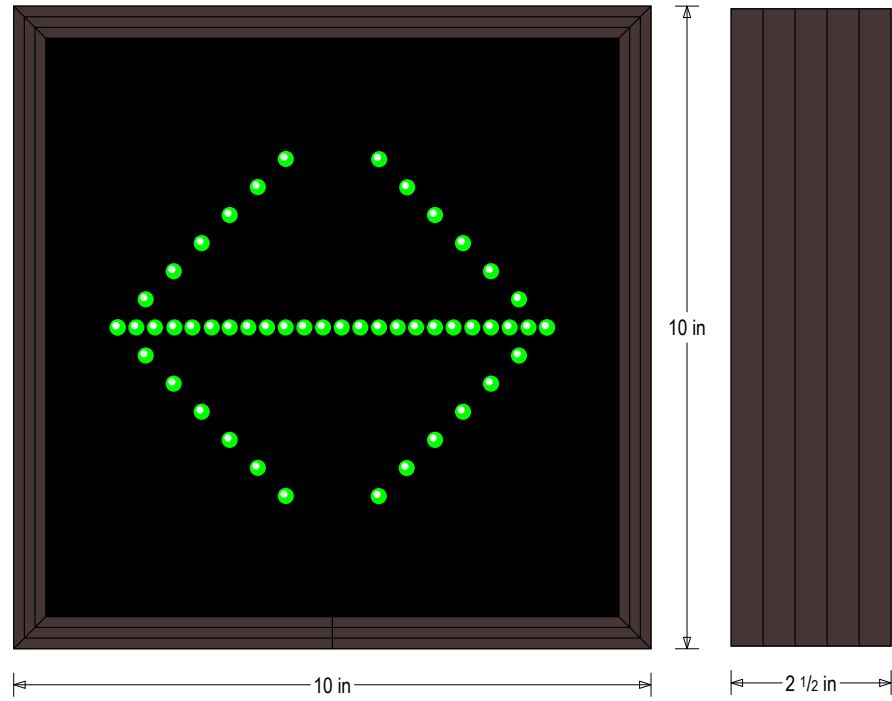

PRODUCT ID: 49343

Outdoor Blank-out LED Direct-view Sign

MODEL

TCL1010GG-I359/120-277VAC

DIMENSIONS

10" H x 10" W x 2.5" D (est. 4.644 lbs)

CLASS

CLASS: TCL Series

Control Method: Switch (not included) or external relay.

CONSTRUCTION

Back Construction: 0.050" Lift-n-Shift Back

Cabinet: 1-piece, corrosion resistant, extruded aluminum frame, 2.5" deep.

Face Material: 1/8" impact resistant, smoke-tinted polycarbonate (5109)

Faces: Single Faced Sign

Finish: Duranodic Bronze

Mounting Channel: None

ELECTRICAL

Flashing: Not Included

Input Voltage: 120-277 VAC

Photodimming: None

UL/cUL Listed: Listed for wet locations

MESSAGE

Illumination: Super bright direct view LEDs. Message blanks out when off.

Sign Messages: See message table below

MESSAGE	LED/COLOR	HEIGHT	AMPS
Left Arrow	Green Wide Angle LED	5.25"	0.021-0.009
Right Arrow	Green Wide Angle LED	5.25"	0.021-0.009

NOTE: Above messages are independently controlled.

Product View

NOTE: Sign image may not exactly represent the finished product. For illustration purposes only.