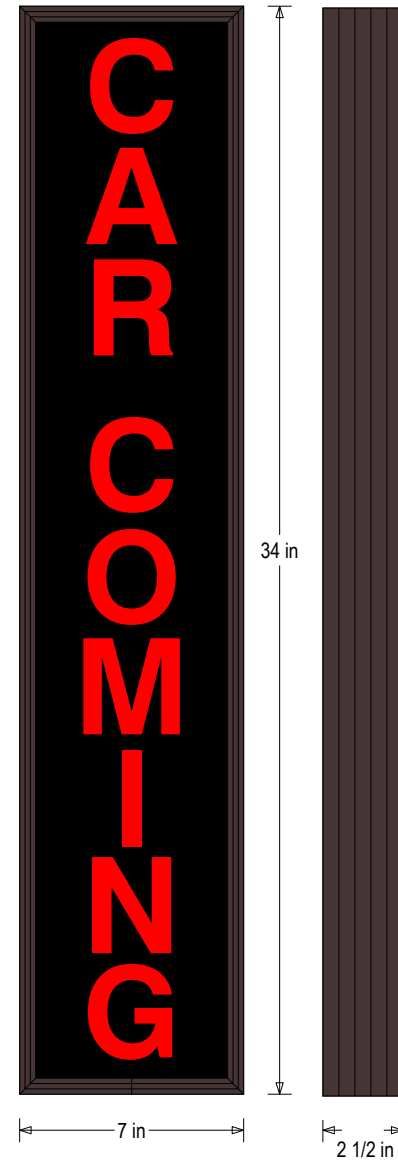

PRODUCT ID: 49266

Outdoor Blank-out LED Backlit Sign

MODEL

PHX347R-170/12-24VDC

DIMENSIONS

34" H x 7" W x 2.5" D (est. 6.351 lbs)

CLASS

Class: PHX Series

Control Method: Switch (not included) or external relay.

CONSTRUCTION

Back Construction: 0.050" Lift-n-Shift Back

Cabinet: 1-piece, corrosion resistant, extruded aluminum frame, 2.5" deep.

Face Material: 1/8" thick, dark grey diffused acrylic

Faces: Single Faced Sign

Finish: Duranodic Bronze

Graphic: Printed graphic applied to surface

Mounting Channel: None

ELECTRICAL

Flashing: Not Included

Input Voltage: 12-24 VDC

UL/cUL Listed: Listed for wet locations

MESSAGE

Color: Black opaque

Font: Swiss 721 Bold BT

Illumination: Backlit with high intensity LEDs. Message blanks out when off

Sign Messages: See message table below

MESSAGE	LED/COLOR	HEIGHT	AMPS
CAR COMING	Red Wide Angle LED	3.0"	2.307-1.153

NOTE: Above messages are independently controlled.

Product View

NOTE: Sign image may not exactly represent the finished product. For illustration purposes only.