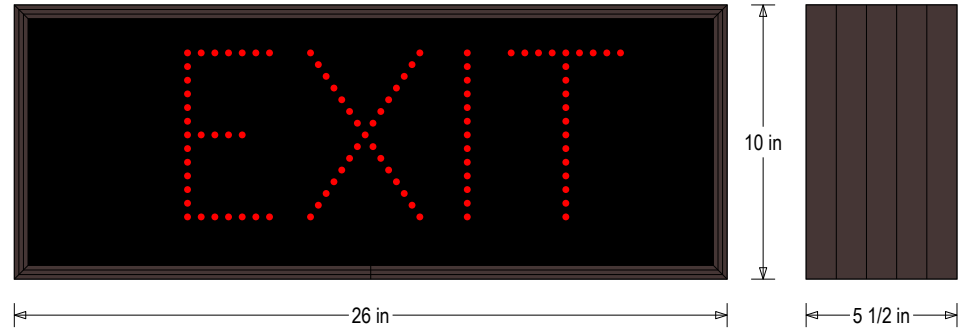

MESSAGE

Illumination: Super bright direct view LEDs. Message blanks out when off.

Sign Messages: See message table below

MESSAGE	LED/COLOR	HEIGHT	AMPS
EXIT	Red Wide Angle LEDs	6.0"	0.045-0.020
EXIT	Red Wide Angle LED	6.0"	0.045-0.020

NOTE: Above messages are independently controlled.

Product View

NOTE: Sign image may not exactly represent the finished product. For illustration purposes only.

Side A

Side B

Frame Detail