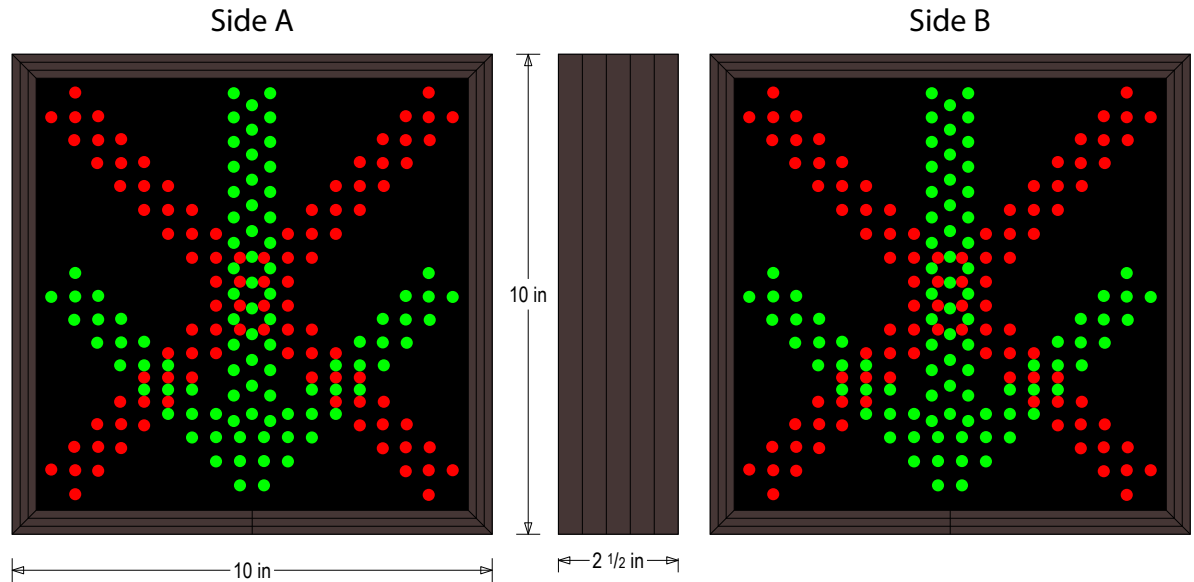

MESSAGE

Illumination: Super bright direct view LEDs. Message blanks out when off.

Sign Messages: See message table below

MESSAGE	LED/COLOR	HEIGHT	AMPS
X	Red Wide Angle LED	8.375"	0.048-0.021
Down Arrow	Green Wide Angle LED	8.125"	0.075-0.032
X	Red Wide Angle LED	8.375"	0.048-0.021
Down Arrow	Green Wide Angle LED	8.125"	0.075-0.032

NOTE: Above messages are independently controlled.

Product View

NOTE: Sign image may not exactly represent the finished product. For illustration purposes only.

Sample Display Options

Frame Detail