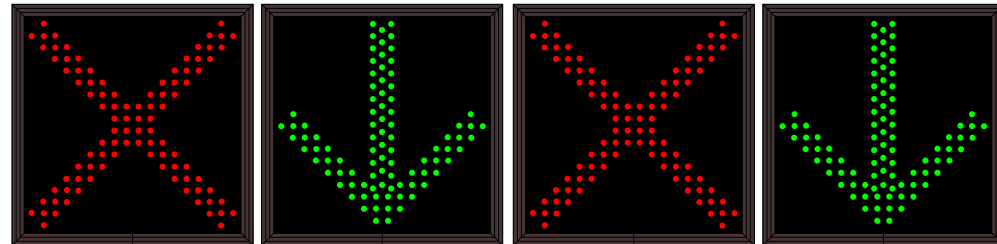

Sample Display Options