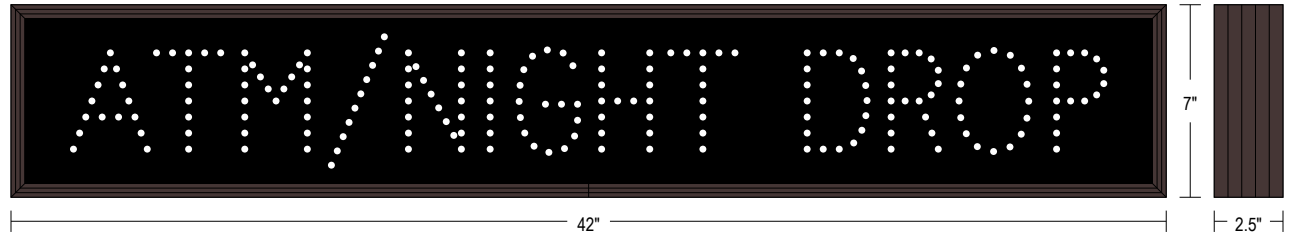

PRODUCT ID: 49102

Outdoor Blank-out LED Direct-view Sign

MODEL

TCL742W-127/12-24VDC

DIMENSIONS

7" H x 42" W x 2.5" D (est. 7.772 lbs)

CLASS

CLASS: TCL Series

Control Method: Switch (not included) or external relay.

CONSTRUCTION

Back Construction: 0.050" Lift-n-Shift Back

Cabinet: 1-piece, corrosion resistant, extruded aluminum frame, 2.5" deep.

Face Material: 1/8" impact resistant, smoke-tinted polycarbonate (5109)

Faces: Single Faced Sign

Finish: Duranodic Bronze

Mounting Channel: None

ELECTRICAL

Flashing: Not Included

Input Voltage: 12-24 VDC

Photodimming: None

UL/cUL Listed: Listed for wet locations

MESSAGE

Illumination: Super bright direct view LEDs. Message blanks out when off.

Sign Messages: See message table below

Product View

NOTE: Sign image may not exactly represent the finished product. For illustration purposes only.