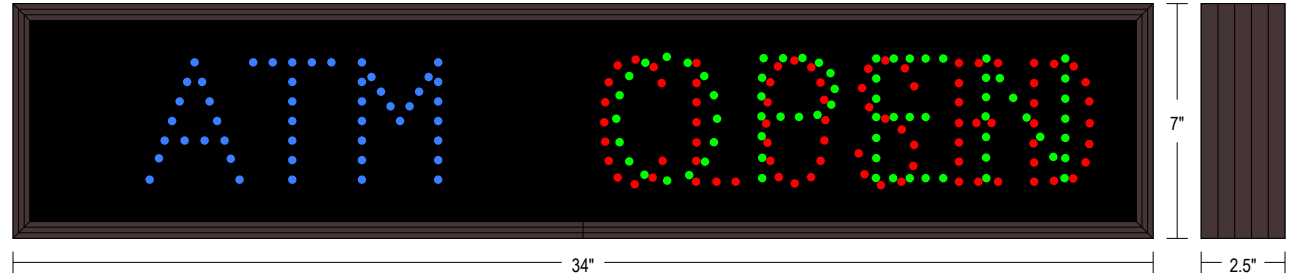

MESSAGE

Illumination: Super bright direct view LEDs. Message blanks out when off.

Sign Messages: See message table below

MESSAGE	LED/COLOR	HEIGHT	AMPS
ATM	Blue Wide Angle LED	3.5"	0.387-0.193
OPEN	Green Wide Angle LED	3.5"	0.547-0.273
CLOSED	Red Wide Angle LED	3.5"	0.413-0.207

NOTE: Above messages are independently controlled.

Product View

NOTE: Sign image may not exactly represent the finished product. For illustration purposes only.

Sample Display Options

Frame Detail