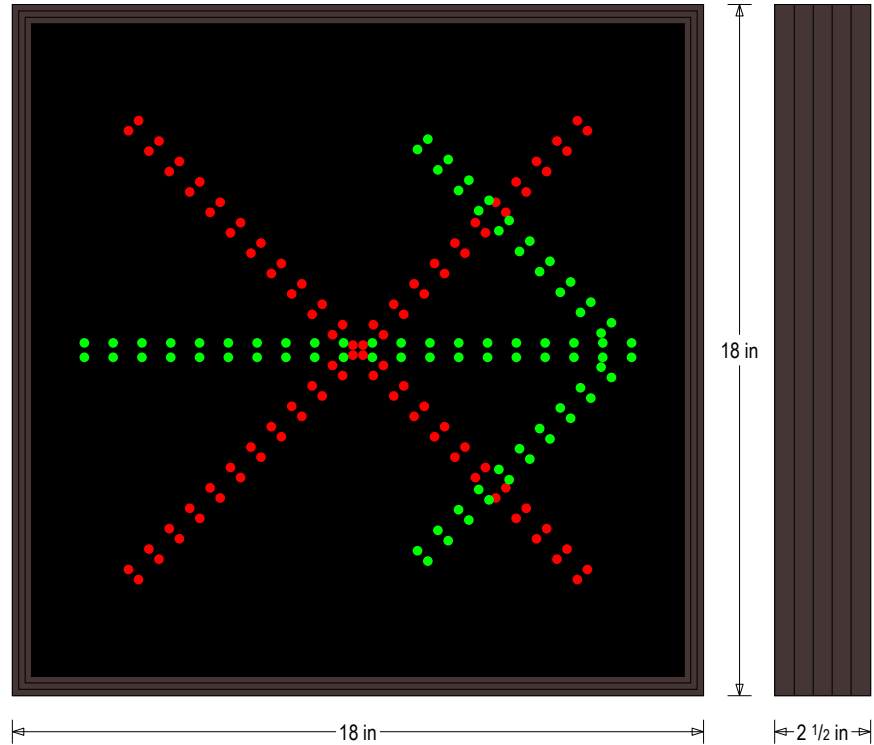

PRODUCT ID: 49045

Outdoor Blank-out LED Direct-view Sign

MODEL

TCL1818RG-B738DS/120-277VAC

DIMENSIONS

18" H x 18" W x 2.5" D (est. 6.334 lbs)

CLASS

CLASS: TCL Series

Control Method: Switch (not included) or external relay.

CONSTRUCTION

Back Construction: 0.050" Lift-n-Shift Back

Cabinet: 1-piece, corrosion resistant, extruded aluminum frame, 2.5" deep.

Face Material: 1/8" impact resistant, smoke-tinted polycarbonate (5109)

Faces: Single Faced Sign

Finish: Duranodic Bronze

Mounting Channel: None

ELECTRICAL

Flashing: Not Included

Input Voltage: 120-277 VAC

Photodimming: None

UL/cUL Listed: Listed for wet locations

MESSAGE

Illumination: Super bright direct view LEDs. Message blanks out when off.

Sign Messages: See message table below

MESSAGE	LED/COLOR	HEIGHT	AMPS
X	Red Wide Angle LED	12.0"	0.045-0.020
Right Arrow	Green Wide Angle LED	11.0"	0.065-0.028

NOTE: Above messages are independently controlled.

Product View

NOTE: Sign image may not exactly represent the finished product. For illustration purposes only.

Sample Display Options