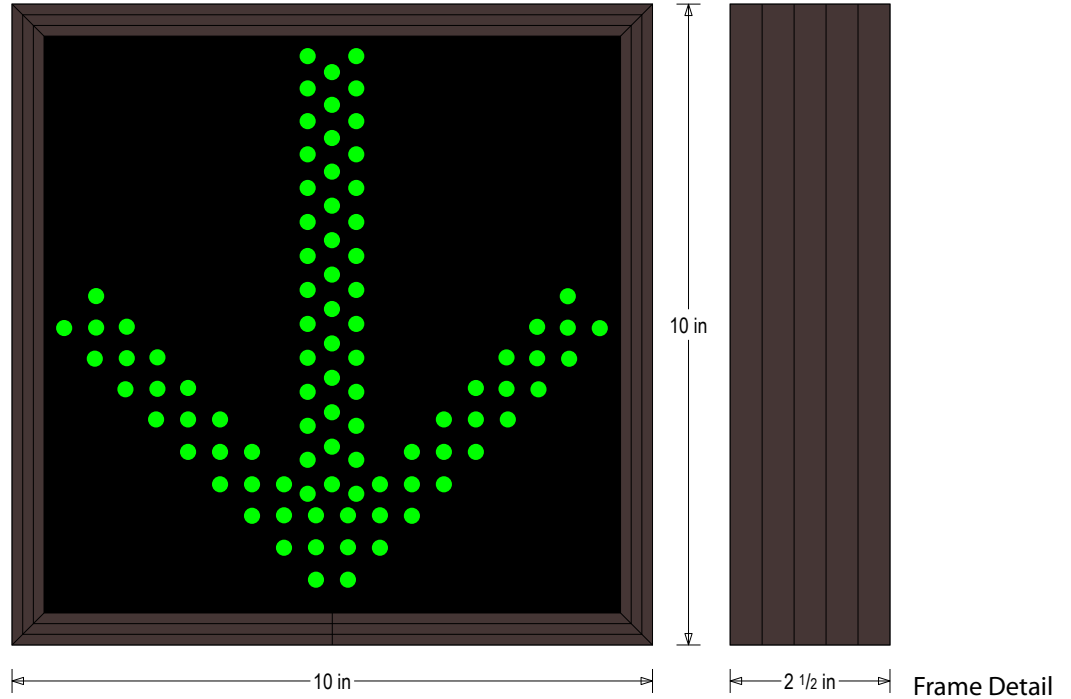

PRODUCT ID: 48960

Outdoor Blank-out LED Direct-view Sign

MODEL

TCL1010G-A437TS/120-277VAC

DIMENSIONS

10" H x 10" W x 2.5" D (est. 3.285 lbs)

CLASS

CLASS: TCL Series

MESSAGE

Illumination: Super bright direct view LEDs. Message blanks out when off.

Sign Messages: See message table below

Product View

NOTE: Sign image may not exactly represent the finished product. For illustration purposes only.

MESSAGE	LED/COLOR	HEIGHT	AMPS
Down Arrow	Green Wide Angle LED	8.125"	0.075-0.032

NOTE: Above messages are independently controlled.