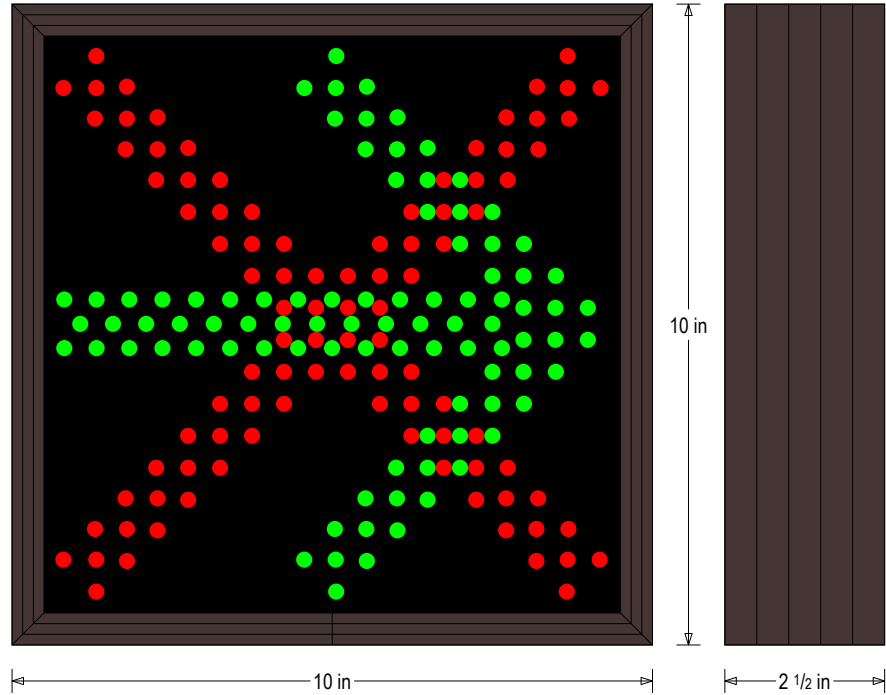

PRODUCT ID: 48869

Outdoor Blank-out LED Direct-view Sign

MODEL

TCL1010RG-B738TS/120-277VAC

DIMENSIONS

10" H x 10" W x 2.5" D (est. 3.298 lbs)

CLASS

CLASS: TCL Series

MESSAGE

Illumination: Super bright direct view LEDs. Message blanks out when off.

Sign Messages: See message table below

| MESSAGE | LED/COLOR | HEIGHT | AMPS |
|-------------|----------------------|--------|-------------|
| X | Red Wide Angle LED | 8.375" | 0.048-0.021 |
| Right Arrow | Green Wide Angle LED | 8.375" | 0.075-0.032 |

NOTE: Above messages are independently controlled.

Product View

NOTE: Sign image may not exactly represent the finished product. For illustration purposes only.

Sample Display Options

Frame Detail