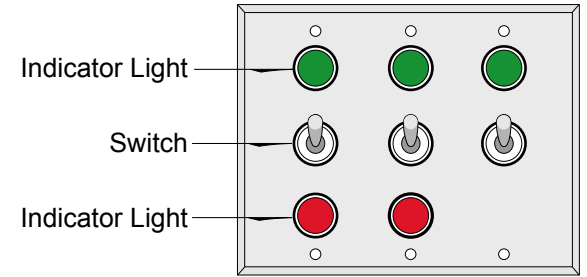

PRODUCT ID: 48556

Switch

MODEL

TG332 DPDT/120VAC

DIMENSIONS

4.5" H x 6.37" W x 1" D (est. 0.661 lbs)

CONSTRUCTION

Finish: Switch plate brushed stainless steel

Switch: Switch with indicator lights

Switch plate: Stamped stainless steel pre-punched for switch(es) and indicator light(s)

ELECTRICAL

Input Voltage: 120VAC

Product View

NOTE: Sign image may not exactly represent the finished product. For illustration purposes only.

Front View