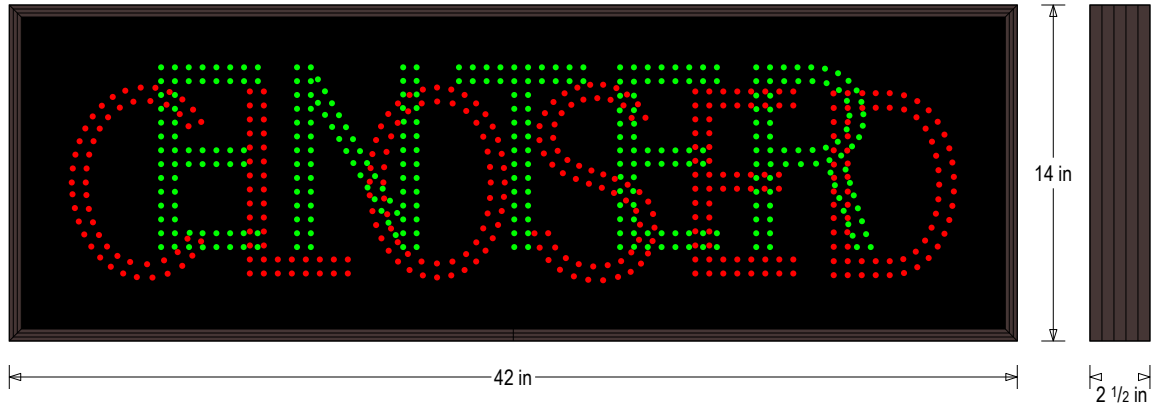

PRODUCT ID: 48410

Outdoor Blank-out LED Direct-view Sign

MODEL

TCL1442GR-H094DS/120-277VAC

DIMENSIONS

14" H x 42" W x 2.5" D (est. 14.485 lbs)

CLASS

CLASS: TCL Series

Control Method: Switch (not included) or external relay.

CONSTRUCTION

Back Construction: 0.050" Lift-n-Shift Back

Cabinet: 1-piece, corrosion resistant, extruded aluminum frame, 2.5" deep.

Face Material: 1/8" impact resistant, smoke-tinted polycarbonate (5109)

Faces: Single Faced Sign

Finish: Duranodic Bronze

Mounting Channel: None

ELECTRICAL

Flashing: Not Included

Input Voltage: 120-277 VAC

Photodimming: None

UL/cUL Listed: Listed for wet locations

MESSAGE

Illumination: Super bright direct view LEDs. Message blanks out when off.

Sign Messages: See message table below

Product View

NOTE: Sign image may not exactly represent the finished product. For illustration purposes only.