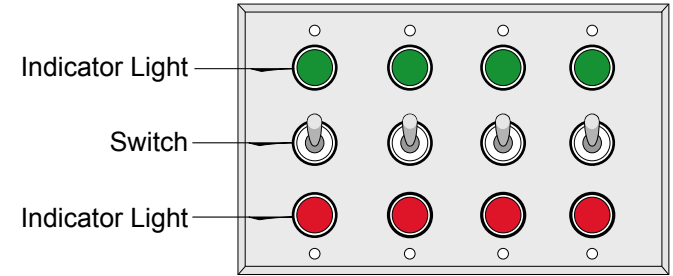

PRODUCT ID: 48380

Switch

MODEL

FG3333 DPDT/120VAC

DIMENSIONS

4.5" H x 8.18" W x 1" D (est. 0.961 lbs)

CONSTRUCTION

Finish: Switch plate brushed stainless steel

Switch: Switch with indicator lights

Switch plate: Stamped stainless steel pre-punched for switch(es) and indicator light(s)

ELECTRICAL

Input Voltage: 120VAC

Product View

NOTE: Sign image may not exactly represent the finished product. For illustration purposes only.

Front View

Four Gang

Schematic View