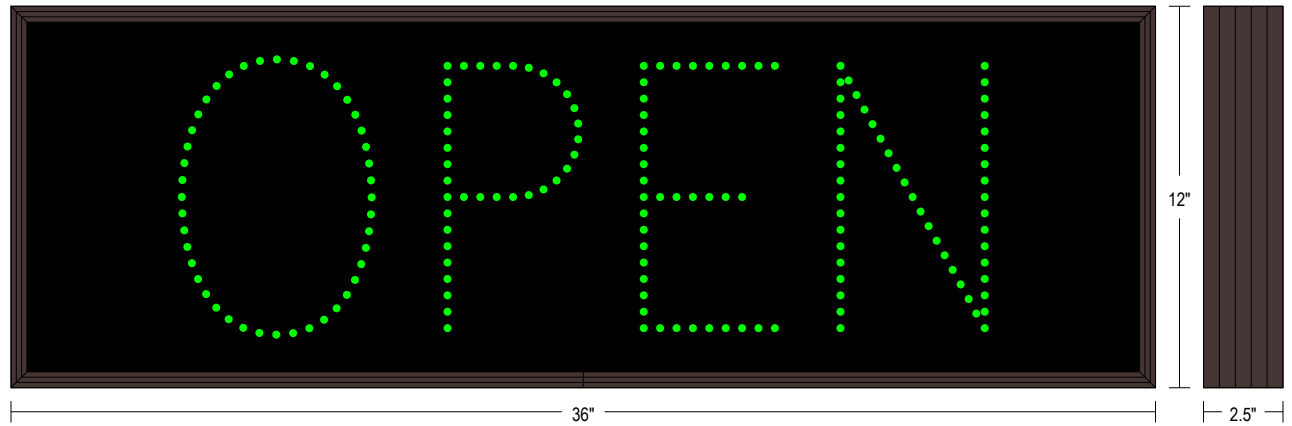

MESSAGE

Illumination: Super bright direct view LEDs. Message blanks out when off.

Sign Messages: See message table below

MESSAGE	LED/COLOR	HEIGHT	AMPS
OPEN	Green Wide Angle LED	8.25"	0.137-0.059

NOTE: Above messages are independently controlled.

Product View

NOTE: Sign image may not exactly represent the finished product. For illustration purposes only.

Frame Detail