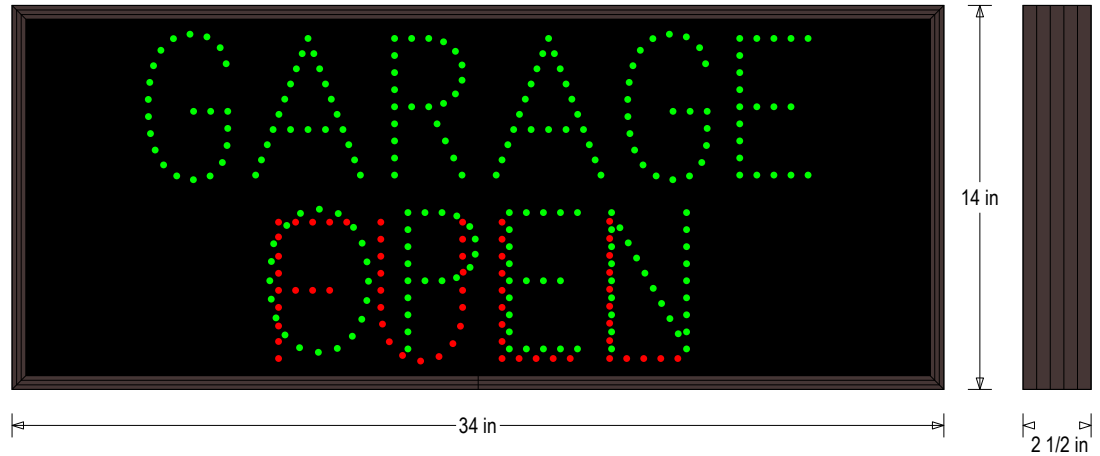

PRODUCT ID: 48304

Outdoor Blank-out LED Direct-view Sign

MODEL

TCL1434GGR-I363/120-277VAC

DIMENSIONS

14" H x 34" W x 2.5" D (est. 13.482 lbs)

CLASS

CLASS: TCL Series

Faces: Single Faced Sign

Finish: Duranodic Bronze

Mounting Channel: None

ELECTRICAL

Flashing: Not Included

Input Voltage: 120-277 VAC

Photodimming: None

UL/cUL Listed: Listed for wet locations

MESSAGE

Illumination: Super bright direct view LEDs. Message blanks out when off.

Sign Messages: See message table below

Product View

NOTE: Sign image may not exactly represent the finished product. For illustration purposes only.