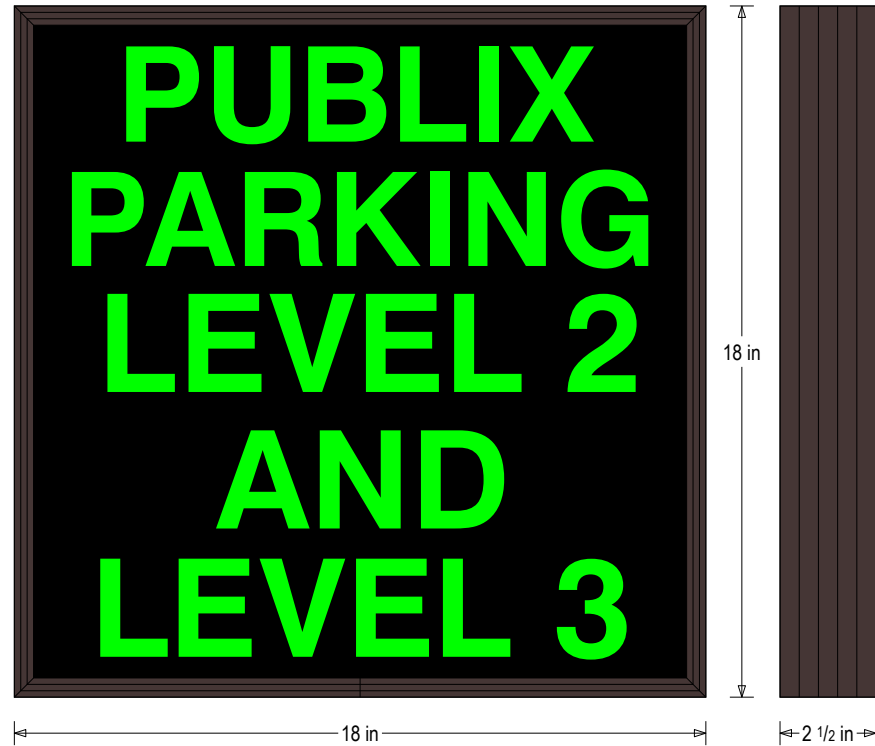

PRODUCT ID: 48263

Outdoor Blank-out LED Backlit Sign

MODEL

PHX1818GG-M370/12-24VDC

DIMENSIONS

18" H x 18" W x 2.5" D (est. 55009.998 lbs)

CLASS

Class: PHX Series

Control Method: Switch (not included) or external relay.

CONSTRUCTION

Back Construction: 0.050" Lift-n-Shift Back

Cabinet: 1-piece, corrosion resistant, extruded aluminum frame, 2.5" deep.

Face Material: 1/8" thick, dark grey diffused acrylic

Faces: Single Faced Sign

Finish: Duranodic Bronze

Graphic: Printed graphic applied to surface

Mounting Channel: None

ELECTRICAL

Flashing: Not Included

Input Voltage: 12-24 VDC

UL/cUL Listed: Listed for wet locations

MESSAGE

Color: Black opaque

Font: Swiss 721 Bold BT

Illumination: Backlit with high intensity LEDs. Message blanks out when off

Sign Messages: See message table below

Product View

NOTE: Sign image may not exactly represent the finished product. For illustration purposes only.