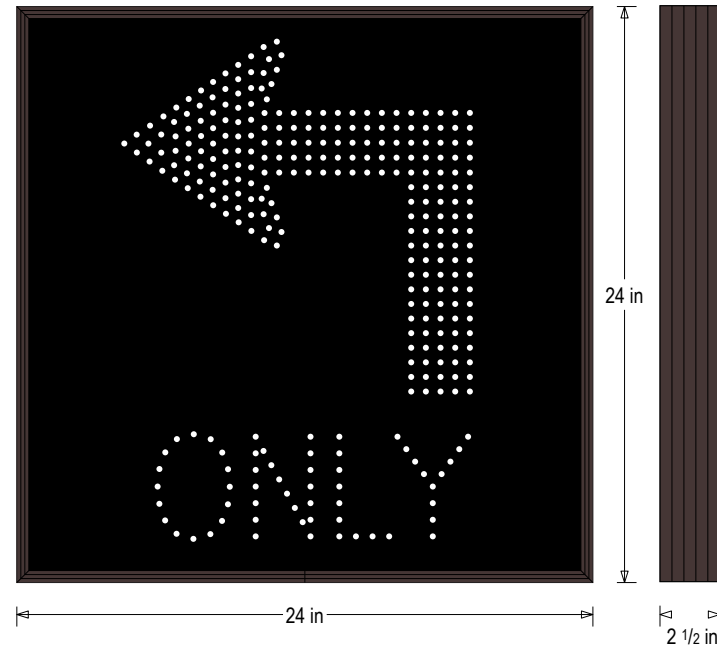

PRODUCT ID: 48200

Outdoor Blank-out LED Direct-view Sign

MODEL

TCL2424W-M351/120-277VAC

DIMENSIONS

24" H x 24" W x 2.5" D (est. 14.737 lbs)

CLASS

CLASS: TCL Series

Control Method: Switch (not included) or external relay.

CONSTRUCTION

Back Construction: 0.050" Lift-n-Shift Back

Cabinet: 1-piece, corrosion resistant, extruded aluminum frame, 2.5" deep.

Face Material: 1/8" impact resistant, smoke-tinted polycarbonate (5109)

Faces: Single Faced Sign

Finish: Duranodic Bronze

Mounting Channel: None

ELECTRICAL

Flashing: Not Included

Input Voltage: 120-277 VAC

Photodimming: None

UL/cUL Listed: Listed for wet locations

MESSAGE

Illumination: Super bright direct view LEDs. Message blanks out when off.

Sign Messages: See message table below

NOTE: Above messages are independently controlled.

Product View

NOTE: Sign image may not exactly represent the finished product. For illustration purposes only.