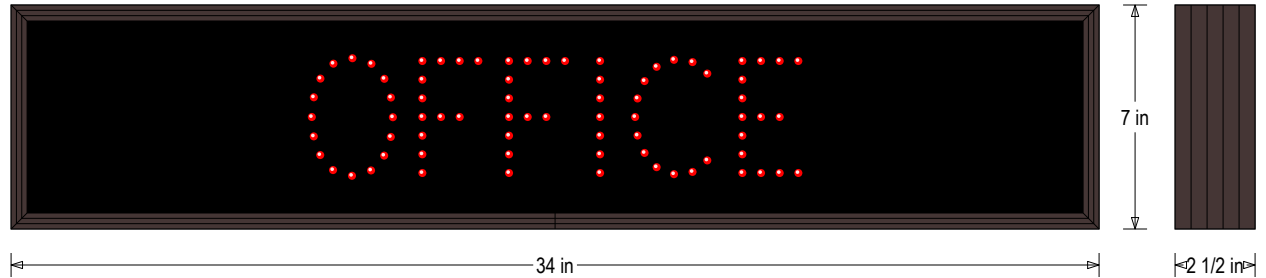

PRODUCT ID: 48164

Outdoor Blank-out LED Direct-view Sign

MODEL

TCL734R-A607/120-277VAC

DIMENSIONS

7" H x 34" W x 2.5" D (est. 7.795 lbs)

CLASS

CLASS: TCL Series

Control Method: Switch (not included) or external relay.

CONSTRUCTION

Back Construction: 0.050" Lift-n-Shift Back

Cabinet: 1-piece, corrosion resistant, extruded aluminum frame, 2.5" deep.

Face Material: 1/8" impact resistant, smoke-tinted polycarbonate (5109)

Faces: Single Faced Sign

Finish: Duranodic Bronze

Mounting Channel: None

ELECTRICAL

Flashing: Not Included

Input Voltage: 120-277 VAC

Photodimming: None

UL/cUL Listed: Listed for wet locations

MESSAGE

Illumination: Super bright direct view LEDs. Message blanks out when off.

Sign Messages: See message table below

Product View

NOTE: Sign image may not exactly represent the finished product. For illustration purposes only.