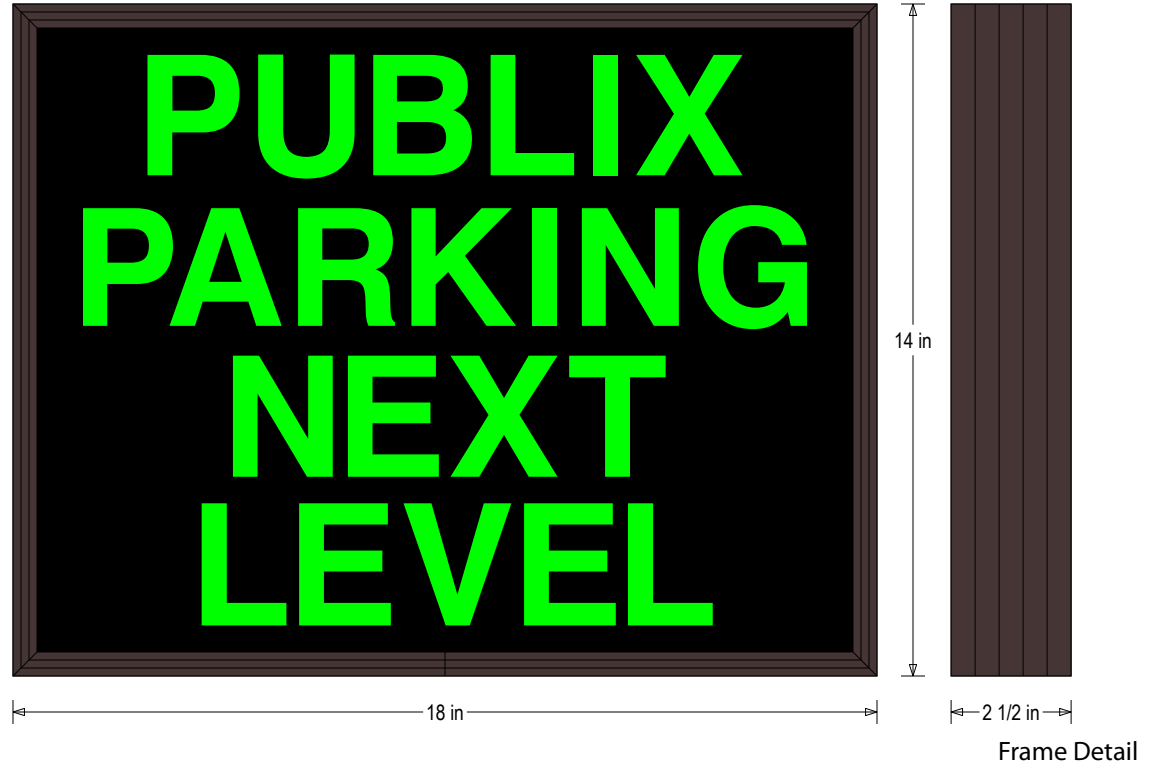

PRODUCT ID: 48156

Outdoor Blank-out LED Backlit Sign

MODEL

PHX1418G-M344/12-24VDC

DIMENSIONS

14" H x 18" W x 2.5" D (est. 7.343 lbs)

CLASS

Class: PHX Series

Control Method: Switch (not included) or external relay.

CONSTRUCTION

Back Construction: 0.050" Lift-n-Shift Back

Cabinet: 1-piece, corrosion resistant, extruded aluminum frame, 2.5" deep.

Face Material: 1/8" thick, dark grey diffused acrylic

Faces: Single Faced Sign

Finish: Duranodic Bronze

Graphic: Printed graphic applied to surface

Mounting Channel: None

ELECTRICAL

Flashing: Not Included

Input Voltage: 12-24 VDC

UL/cUL Listed: Listed for wet locations

MESSAGE

Color: Black opaque

Font: Swiss 721 Bold BT

Illumination: Backlit with high intensity LEDs. Message blanks out when off

Sign Messages: See message table below

Product View

NOTE: Sign image may not exactly represent the finished product. For illustration purposes only.

MESSAGE	LED/COLOR	HEIGHT	AMPS
PUBLIX PARKING NEXT LEVEL	Green Wide Angle LED	2.5"	3.680-1.840

NOTE: Above messages are independently controlled.