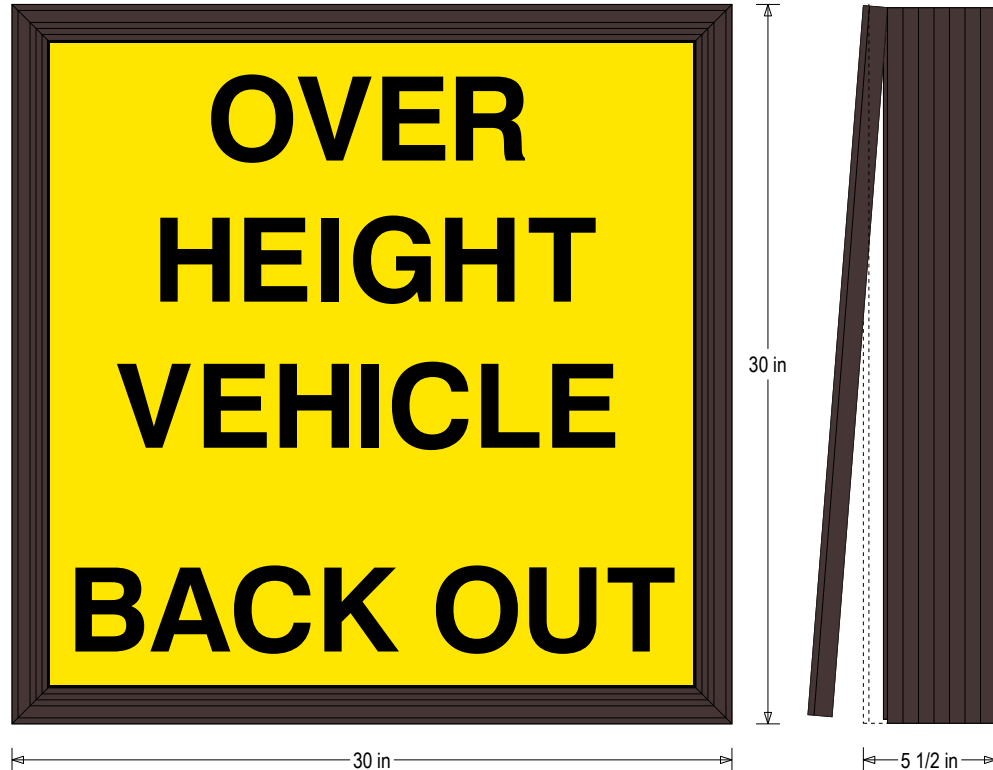

PRODUCT ID: 48144

Outdoor LED Backlit Sign

MODEL

PHXF3030W-K029YK/120-277VAC

DIMENSIONS

30" H x 30" W x 5.5" D (est. 38.349 lbs)

CLASS

CLASS: PHXF Series

Input Voltage: 120-277 VAC

UL/cUL Listed: Listed for wet locations

MESSAGE

Color: Refer to message table (Yellow Translucent, Black)

Font: Swiss 721 Bold BT

Illumination: White high intensity LED backlit. Message always visible.

Sign Messages: See message table below

Product View

NOTE: Sign image may not exactly represent the finished product. For illustration purposes only.

Frame Detail

MESSAGE

LED/COLOR

HEIGHT

AMPS