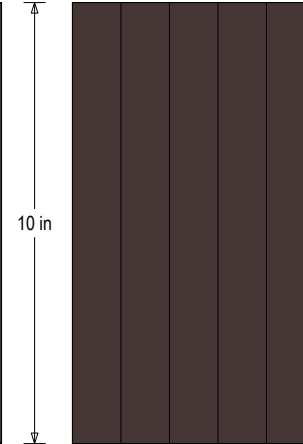

PRODUCT ID: 47915

Outdoor Blank-out LED Direct-view Sign

MODEL

TCL1010DRGRG-M273/120-277VAC

DIMENSIONS

10" H x 10" W x 5.5" D (est. 5.671 lbs)

CLASS

CLASS: TCL Series

MESSAGE

Illumination: Super bright direct view LEDs. Message blanks out when off.

Sign Messages: See message table below

MESSAGE	LED/COLOR	HEIGHT	AMPS
18	Red Wide Angle LED	6.0"	0.027-0.012
18	Green Wide Angle LED	6.0"	0.045-0.020
18	Red Wide Angle LED	6.0"	0.027-0.012
18	Green Wide Angle LED	6.0"	0.045-0.020

NOTE: Above messages are independently controlled.

Product View

NOTE: Sign image may not exactly represent the finished product. For illustration purposes only.

Side A

Side B

10 in

10 in

5 1/2 in