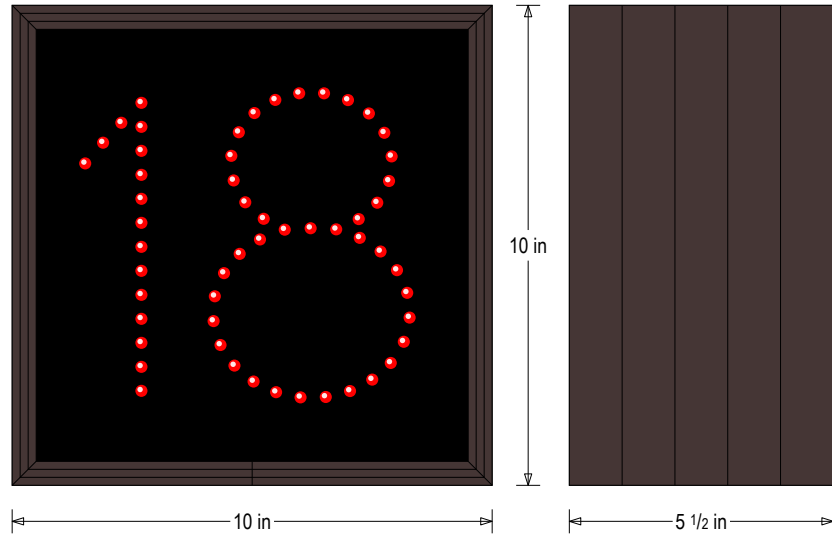

PRODUCT ID: 47914

Outdoor Blank-out LED Direct-view Sign

MODEL

TCL1010DRG-M272/120-277VAC

DIMENSIONS

10" H x 10" W x 5.5" D (est. 5.431 lbs)

CLASS

CLASS: TCL Series

MESSAGE

Illumination: Super bright direct view LEDs. Message blanks out when off.

Sign Messages: See message table below

MESSAGE	LED/COLOR	HEIGHT	AMPS
18	Red Wide Angle LED	6.0"	0.027-0.012
18	Green Wide Angle LED	6.0"	0.045-0.020

NOTE: Above messages are independently controlled.

Product View

NOTE: Sign image may not exactly represent the finished product. For illustration purposes only.

Side A

Side B

Frame Detail