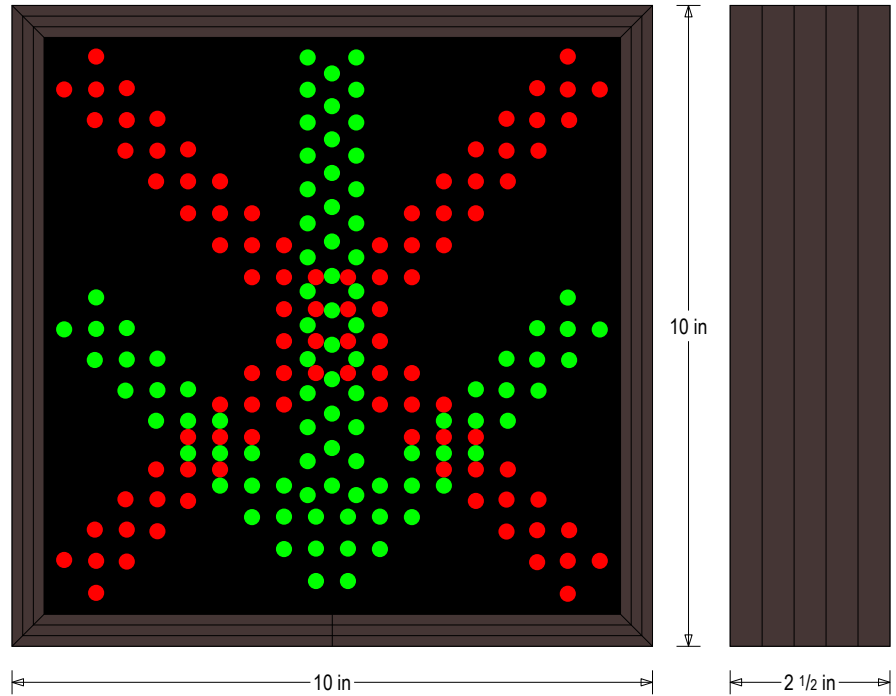

MESSAGE

Illumination: Super bright direct view LEDs. Message blanks out when off.

Sign Messages: See message table below

MESSAGE	LED/COLOR	HEIGHT	AMPS
X	Red Wide Angle LED	8.375"	0.480-0.240
Down Arrow	Green Wide Angle LED	8.125"	0.747-0.373

NOTE: Above messages are independently controlled.

Product View

NOTE: Sign image may not exactly represent the finished product. For illustration purposes only.

Sample Display Options

Frame Detail