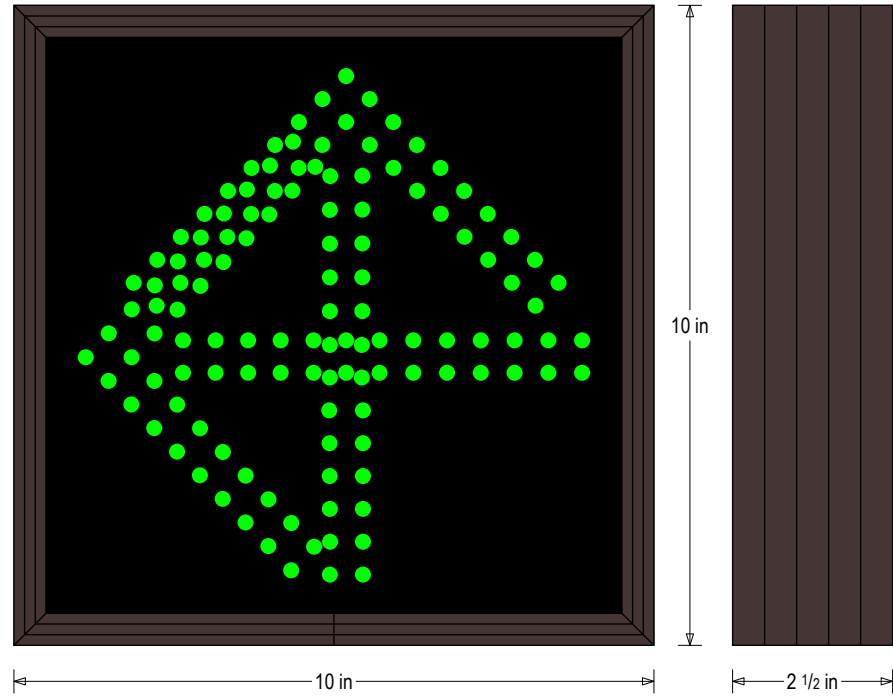

PRODUCT ID: 47787

Outdoor Blank-out LED Direct-view Sign

MODEL

TCL1010GG-A505DS/120-277VAC

DIMENSIONS

10" H x 10" W x 2.5" D (est. 4.644 lbs)

CLASS

CLASS: TCL Series

Control Method: Switch (not included) or external relay.

CONSTRUCTION

Back Construction: 0.050" Lift-n-Shift Back

Cabinet: 1-piece, corrosion resistant, extruded aluminum frame, 2.5" deep.

Face Material: 1/8" impact resistant, smoke-tinted polycarbonate (5109)

Faces: Single Faced Sign

Finish: Duranodic Bronze

Mounting Channel: None

ELECTRICAL

Flashing: Not Included

Input Voltage: 120-277 VAC

Photodimming: None

UL/cUL Listed: Listed for wet locations

MESSAGE

Illumination: Super bright direct view LEDs. Message blanks out when off.

Sign Messages: See message table below

MESSAGE	LED/COLOR	HEIGHT	AMPS
UP Arrow	Green Wide Angle LED	7.75"	0.051-0.022
LEFT Arrow	Green Wide Angle LED	6.75"	0.051-0.022

NOTE: Above messages are independently controlled.

Product View

NOTE: Sign image may not exactly represent the finished product. For illustration purposes only.