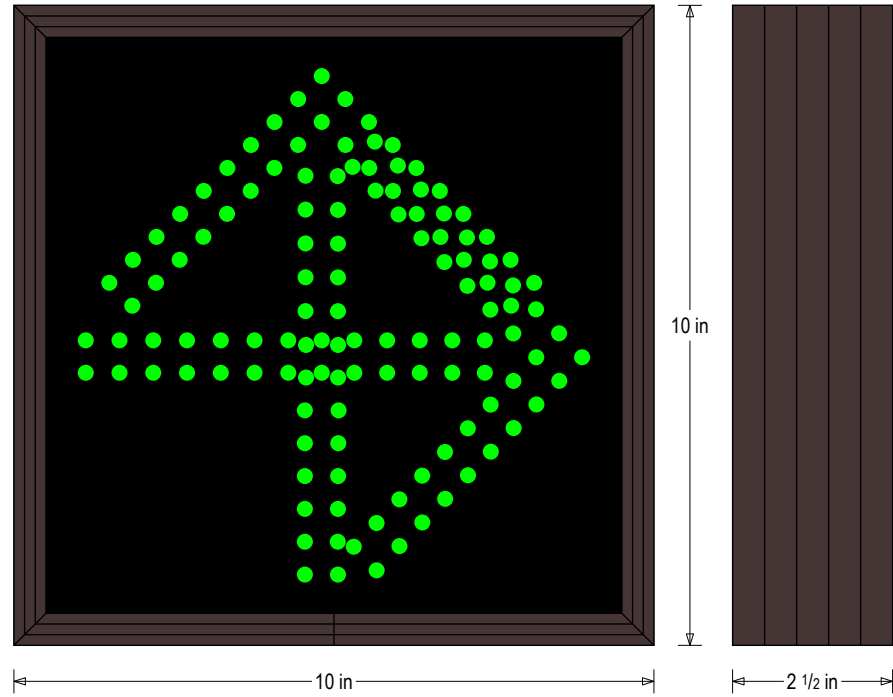

### MESSAGE

Illumination: Super bright direct view LEDs. Message blanks out when off.

Sign Messages: See message table below

## Product View

NOTE: Sign image may not exactly represent the finished product. For illustration purposes only.

MESSAGE	LED/COLOR	HEIGHT	AMPS
UP Arrow	Green Wide Angle LED	7.75"	0.051-0.022
RIGHT Arrow	Green Wide Angle LED	6.75"	0.051-0.022