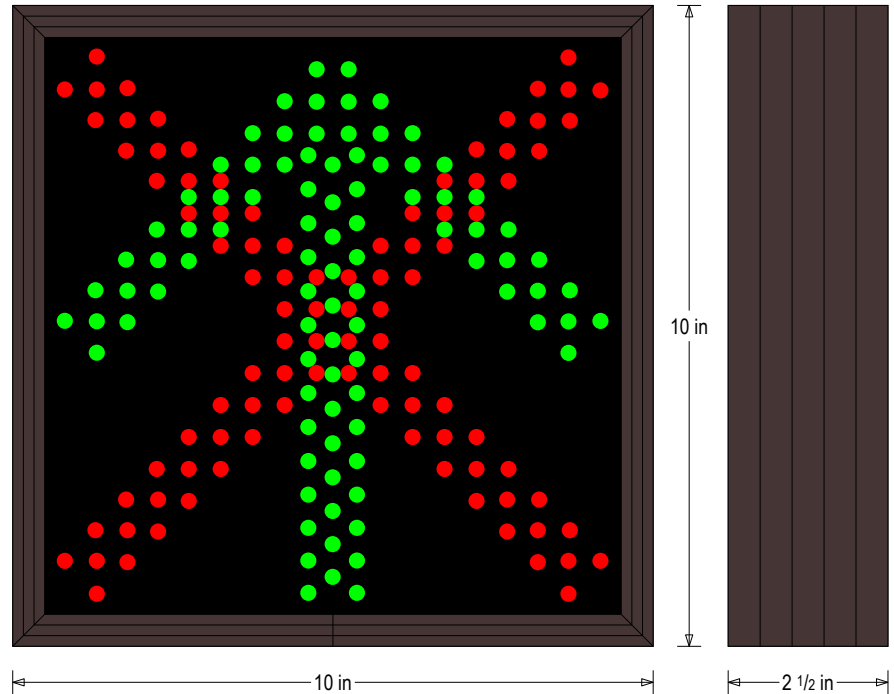

PRODUCT ID: 47642

Outdoor Blank-out LED Direct-view Sign

MODEL

TCL1010RG-I904TS/120-277VAC

DIMENSIONS

10" H x 10" W x 2.5" D (est. 3.298 lbs)

CLASS

CLASS: TCL Series

Control Method: Switch (not included) or external relay.

CONSTRUCTION

Back Construction: 0.050" Lift-n-Shift Back

Cabinet: 1-piece, corrosion resistant, extruded aluminum frame, 2.5" deep.

Face Material: 1/8" impact resistant, smoke-tinted polycarbonate (5109)

Faces: Single Faced Sign

Finish: Duranodic Bronze

Mounting Channel: None

ELECTRICAL

Flashing: Not Included

Input Voltage: 120-277 VAC

Photodimming: None

UL/cUL Listed: Listed for wet locations

MESSAGE

Illumination: Super bright direct view LEDs. Message blanks out when off.

Sign Messages: See message table below

MESSAGE	LED/COLOR	HEIGHT	AMPS
X	Red Wide Angle LED	8.375"	0.048-0.021
Up Arrow	Green Wide Angle LED	8.125"	0.075-0.032

NOTE: Above messages are independently controlled.

Product View

NOTE: Sign image may not exactly represent the finished product. For illustration purposes only.