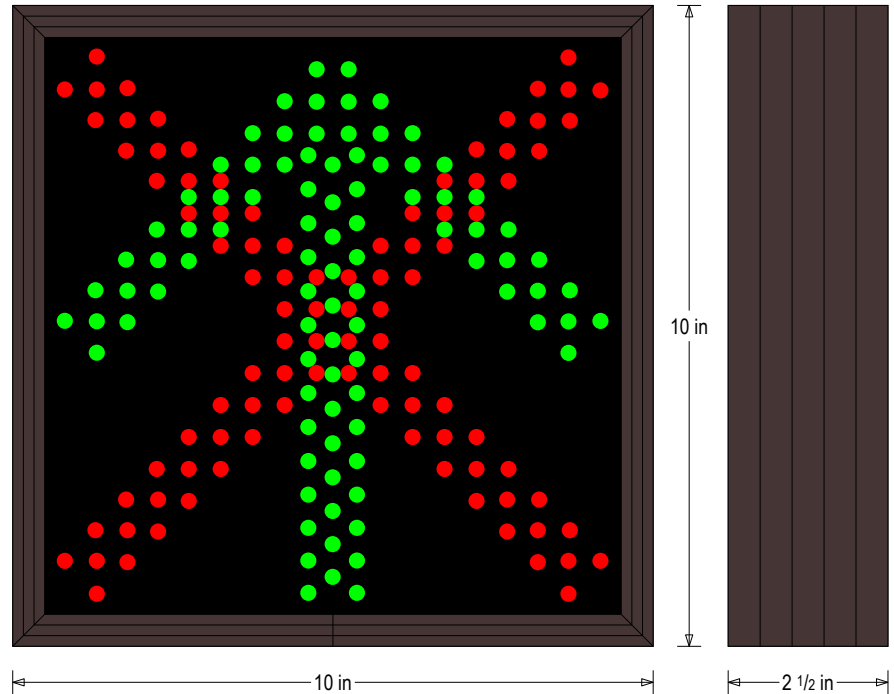

PRODUCT ID: 47632

Outdoor Blank-out LED Direct-view Sign

MODEL

TCL1010RG-I904TS/12-24VDC

DIMENSIONS

10" H x 10" W x 2.5" D (est. 3.495 lbs)

CLASS

CLASS: TCL Series

MESSAGE

Illumination: Super bright direct view LEDs. Message blanks out when off.

Sign Messages: See message table below

MESSAGE	LED/COLOR	HEIGHT	AMPS
X	Red Wide Angle LED	8.375"	0.480-0.240
Up Arrow	Green Wide Angle LED	8.125"	0.747-0.373

NOTE: Above messages are independently controlled.

Product View

NOTE: Sign image may not exactly represent the finished product. For illustration purposes only.

Sample Display Options

Frame Detail